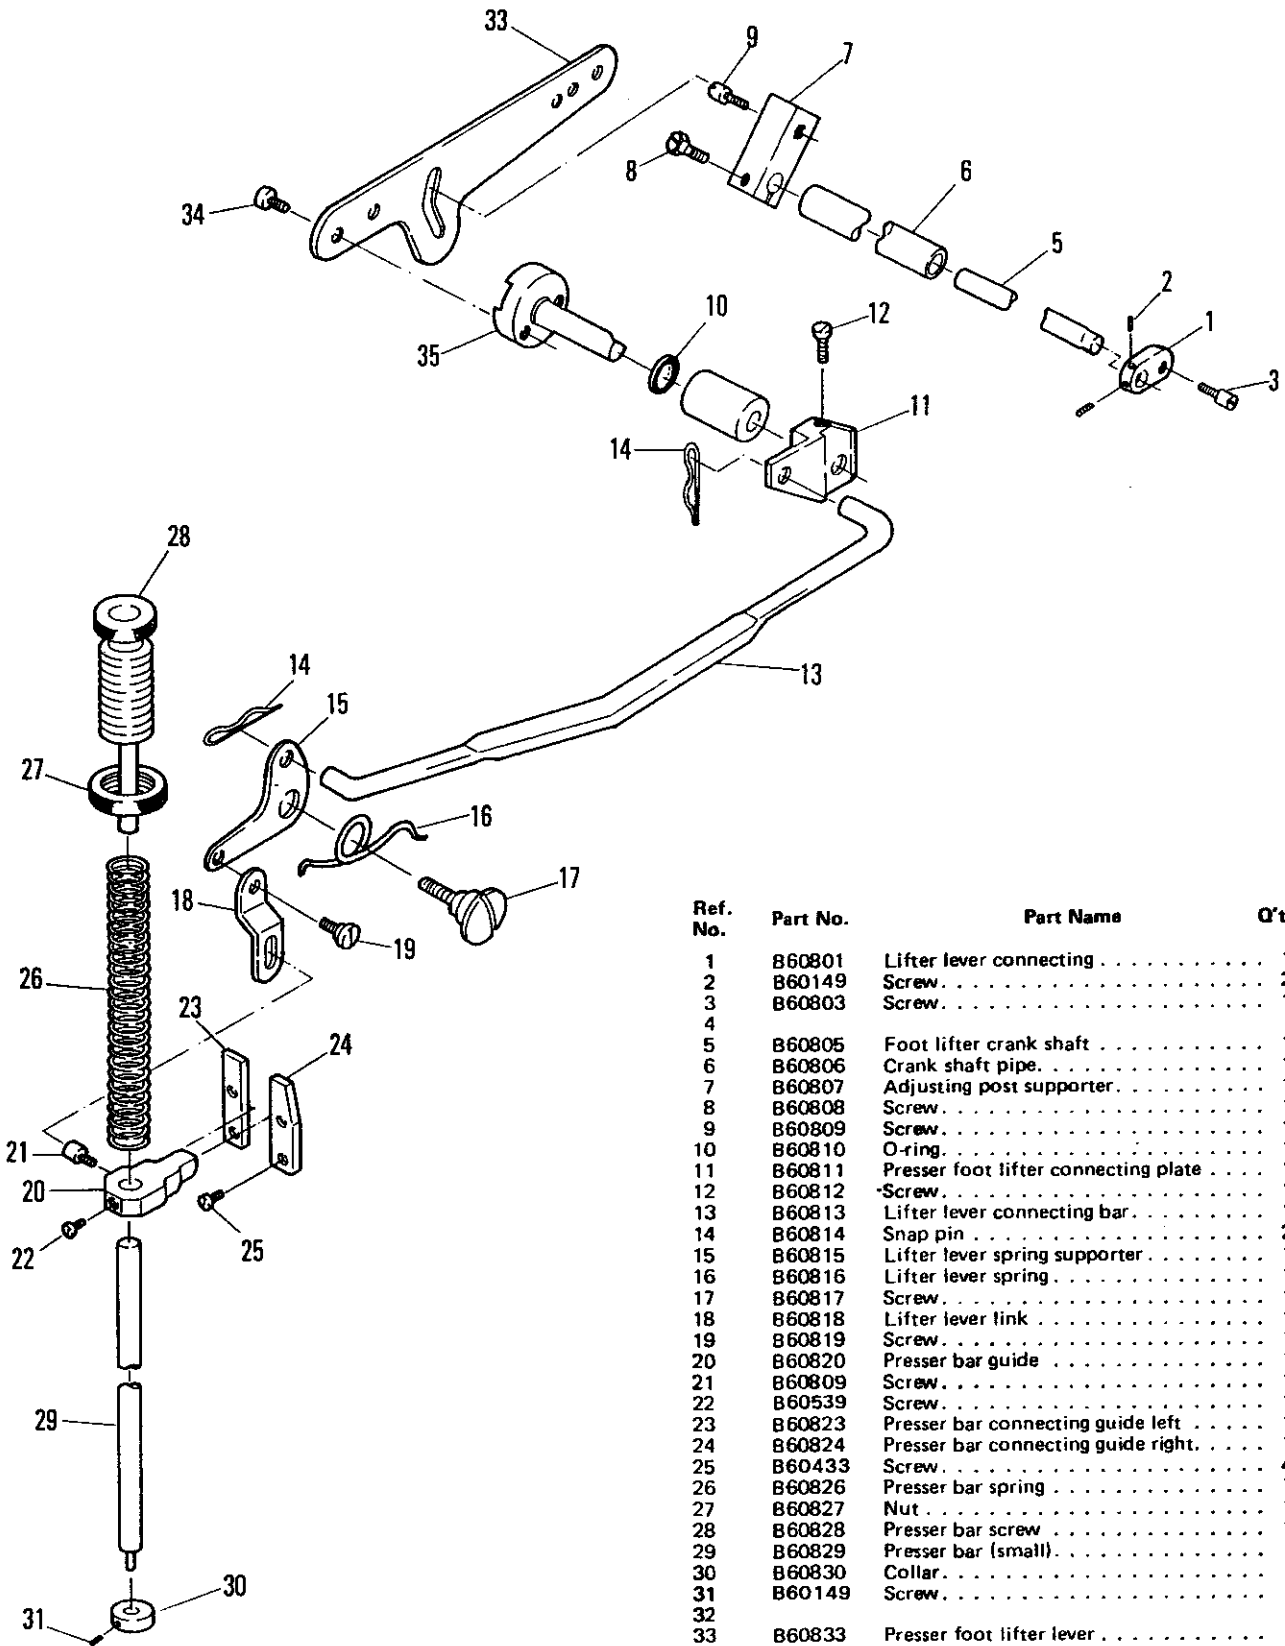

8. Foot lifter components

Ref. No.	Part No.	Part Name	Q'ty
1	B60801	Lifter lever connecting	1
2	B60149	Screw	2
3	B60803	Screw	1
4			
5	B60805	Foot lifter crank shaft	1
6	B60806	Crank shaft pipe	1
7	B60807	Adjusting post supporter	1
8	B60808	Screw	1
9	B60809	Screw	1
10	B60810	O-ring	1
11	B60811	Presser foot lifter connecting plate	1
12	B60812	Screw	1
13	B60813	Lifter lever connecting bar	1
14	B60814	Snap pin	2
15	B60815	Lifter lever spring supporter	1
16	B60816	Lifter lever spring	1
17	B60817	Screw	1
18	B60818	Lifter lever link	1
19	B60819	Screw	1
20	B60820	Presser bar guide	1
21	B60809	Screw	1
22	B60539	Screw	1
23	B60823	Presser bar connecting guide left	1
24	B60824	Presser bar connecting guide right	1
25	B60433	Screw	4
26	B60826	Presser bar spring	1
27	B60827	Nut	1
28	B60828	Presser bar screw	1
29	B60829	Presser bar (small)	1
30	B60830	Collar	1
31	B60149	Screw	1
32			
33	B60833	Presser foot lifter lever	1
34	B60123	Screw	2
35	B60835	Presser foot lifter lever post	1