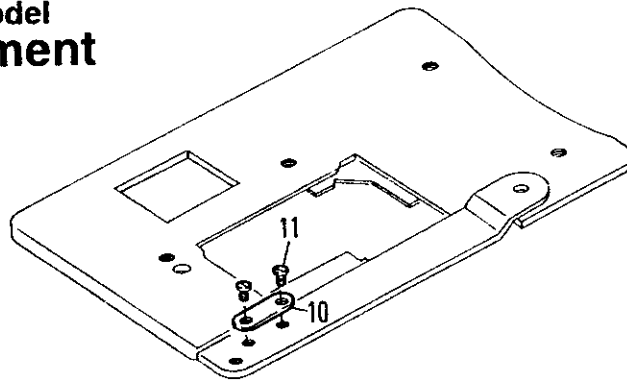

76708P Subclass model
21. (3) Attachment