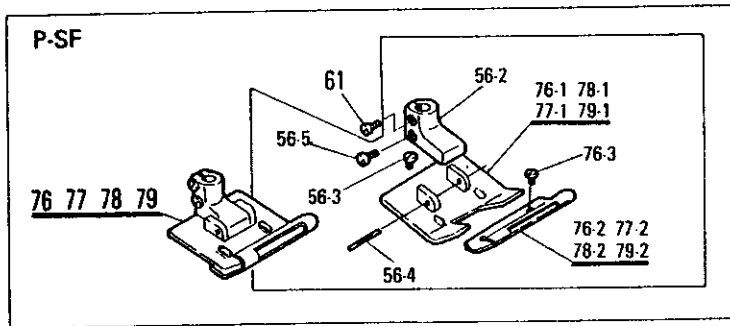

Subclass model
18. 76707P•P-SF

Ref. No.	Part No.	Part Name	Q'ty	Ref. No.	Part No.	Part Name	Q'ty
1	B61101	Upper cloth plate (7/8", 1")	1	49	B61850	Needle holder (7/8")	1
2	B61802	Upper cloth plate (1-1/8")	1	50	B61851	Needle holder (1")	1
3	B61803	Upper cloth plate (1-1/4")	1	51	B61852	Needle holder (1-1/8")	1
4	B61804	Upper cloth plate (1-1/2")	1	52	B61853	Needle holder (1-1/4")	1
5	B61102	Slide plate (7/8", 1")	1	53	B61854	Needle holder (1-1/2")	1
6	B61806	Slide plate (1-1/8")	1	54	B61022	Screw	2
7	B61807	Slide plate (1-1/4")	1	55	B61856	Presser foot (7/8")	1
8	B61808	Slide plate (1-1/2")	1	56	B61856-1	Presser foot bottom	1
9	B60528	Crank shaft (M)	1	56-1	B61856-2	Presser foot shank	1
10	B61810	Looper rocker	1	56-2	B61856-3	Screw	1
11	B61811	Connecting supporter (7/8")	1	56-3	B61856-4	Pin Screw	1
12	B61812	Connecting supporter (1")	1	56-4	B61856-5	Screw	1
13	B61813	Connecting supporter (1-1/8")	1	56-5	B61857	Presser foot (1")	1
14	B61814	Connecting supporter (1-1/4")	1	57	B61857-1	Presser foot bottom	1
15	B61815	Connecting supporter (1-1/2")	1	57-1	B61858	Presser foot (1-1/8")	1
16	B60644	Nut	2	58	B61858-1	Presser foot bottom	1
17	B60729	Screw	1	58-1	B61859	Presser foot (1-1/4")	1
18	B60729	Screw	1	59	B61859-1	Presser foot bottom	1
19	B61819	Looper holder	2	59-1	B61860	Presser foot (1-1/2")	1
20	B61820	Connecting rod	1	60	B61860-1	Presser foot bottom	1
21	B61821	Screw	1	60-1	B61013	Screw	1
22	B60930	Collar	2	61	B61862	Needle guard (7/8", 1")	1
23	B61823	Connecting link (7/8")	1	62	B61863	Needle guard (1-1/8", 1-1/4")	1
24	B61824	Connecting link (1")	1	63	B61864	Needle guard (1-1/2")	1
25	B61825	Connecting link (1-1/8")	1	64	B61035	Screw	1
26	B61826	Connecting link (1-1/4")	1	65	B60651	Screw	1
27	B61827	Connecting link (1-1/2")	1	66	B61867	Looper, front	1
28		Washer	2	67	B61868	Looper, rear	1
29	B60932	Nut	2	68	B60701	Looper rocker connecting ball joint (left)	1
30	B61830	Connecting bar (1-1/8", 1-1/4", 1-1/2")	1	69	B60702	Screw	4
31	B61831	Connecting bar (1", 7/8")	1	70	B80238	Needle thread guide 4	1
32	B60213	Nut, right	1	71	B60229	Screw	2
33	B60628	Nut, left	1	72	B61512	Looper thread guide eyelet 4	1
34	B61834	Looper rocker connecting ball joint (right)	1	73	B60233	Screw	1
35	B62033	Looper driving lever	1	74	B60645	Washer	2
36	B61836	Needle plate (7/8")	1	75	B61876	Presser foot P-SF (1")	1 set
37	B61837	Needle plate (1")	1	76	B61876-1	Presser foot bottom (1")	1
38	B61838	Needle plate (1-1/8")	1	76-1	B61876-2	Yielding section (1")	1
39	B61839	Needle plate (1-1/4")	1	76-2	B61876-3	Screw	2
40	B61840	Needle plate (1-1/2")	1	76-3	B61877	Presser foot, P-SF (1-1/8")	1 Set
41	B61841	Feed dog (7/8")	1	77	B61877-1	Presser foot bottom (1-1/8")	1
42	B61842	Feed dog (1")	1	77-1	B61877-2	Yielding section (1-1/8")	1
43	B61843	Feed dog (1-1/8")	1	77-2	B61878	Presser foot P-SF (1-1/4")	1 Set
44	B61844	Feed dog (1-1/4")	1	78	B61878-1	Presser foot bottom (1-1/4")	1
45	B61845	Feed dog (1-1/2")	1	78-1	B61878-2	Yielding section (1-1/4")	1
46	B61020	Needle bar	1	78-2	B61879	Presser foot P-SF (1-1/2")	1 Set
47				79	B61879-1	Presser foot, bottom (1-1/2")	1
48				79-1	B61879-2	Yielding section (1-1/2")	1
				79-2