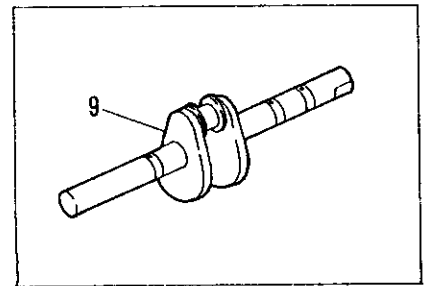

Subclass model
18. 76707P•P-SF

Ref. No.	Part No.	Part Name	Q'ty	Ref. No.	Part No.	Part Name	Q'ty
1	B61101	Upper cloth plate (7/8", 1")	1	49	B61850	Needle holder (7/8")	1
2	B61802	Upper cloth plate (1-1/8")	1	50	B61851	Needle holder (1")	1
3	B61803	Upper cloth plate (1-1/4")	1	51	B61852	Needle holder (1-1/8")	1
4	B61804	Upper cloth plate (1-1/2")	1	52	B61853	Needle holder (1-1/4")	1
5	B61102	Slide plate (7/8", 1")	1	53	B61854	Needle holder (1-1/2")	1
6	B61806	Slide plate (1-1/8")	1	54	B61022	Screw	2
7	B61807	Slide plate (1-1/4")	1	55	B61856	Presser foot (7/8")	1
8	B61808	Slide plate (1-1/2")	1	56	B61856-1	Presser foot bottom	1
9	B60528	Crank shaft (M)	1	56-1	B61856-2	Presser foot shank	1
10	B61810	Looper rocker	1	56-2	B61856-3	Screw	1
11	B61811	Connecting supporter (7/8")	1	56-3	B61856-4	Pin Screw	1
12	B61812	Connecting supporter (1")	1	56-4	B61856-5	Screw	1
13	B61813	Connecting supporter (1-1/8")	1	56-5	B61857	Presser foot (1")	1
14	B61814	Connecting supporter (1-1/4")	1	57	B61857-1	Presser foot bottom	1
15	B61815	Connecting supporter (1-1/2")	1	57-1	B61858	Presser foot (1-1/8")	1
16	B60644	Nut	2	58	B61858-1	Presser foot bottom	1
17	B60729	Screw	1	58-1	B61859	Presser foot (1-1/4")	1
18	B60729	Screw	1	59	B61859-1	Presser foot bottom	1
19	B61819	Looper holder	2	59-1	B61860	Presser foot (1-1/2")	1
20	B61820	Connecting rod	1	60	B61860-1	Presser foot bottom	1
21	B61821	Screw	1	60-1	B61013	Screw	1
22	B60930	Collar	2	61	B61862	Needle guard (7/8", 1")	1
23	B61823	Connecting link (7/8")	1	62	B61863	Needle guard (1-1/8", 1-1/4")	1
24	B61824	Connecting link (1")	1	63	B61864	Needle guard (1-1/2")	1
25	B61825	Connecting link (1-1/8")	1	64	B61035	Screw	1
26	B61826	Connecting link (1-1/4")	1	65	B60651	Screw	1
27	B61827	Connecting link (1-1/2")	1	66	B61867	Looper, front	1
28		Washer	2	67	B61868	Looper, rear	1
29	B60932	Nut	2	68	B60701	Looper rocker connecting ball joint (left)	1
30	B61830	Connecting bar (1-1/8", 1-1/4", 1-1/2")	1	69	B60702	Screw	4
31	B61831	Connecting bar (1", 7/8")	1	70	B80238	Needle thread guide 4	1
32	B60213	Nut, right	1	71	B60229	Screw	2
33	B60628	Nut, left	1	72	B61512	Looper thread guide eyelet 4	1
34	B61834	Looper rocker connecting ball joint (right)	1	73	B60233	Screw	1
35	B62033	Looper driving lever	1	74	B60645	Washer	2
36	B61836	Needle plate (7/8")	1	75	B61876	Presser foot P-SF (1")	1 set
37	B61837	Needle plate (1")	1	76	B61876-1	Presser foot bottom (1")	1
38	B61838	Needle plate (1-1/8")	1	76-1	B61876-2	Yielding section (1")	1
39	B61839	Needle plate (1-1/4")	1	76-2	B61876-3	Screw	2
40	B61840	Needle plate (1-1/2")	1	76-3	B61877	Presser foot, P-SF (1-1/8")	1 Set
41	B61841	Feed dog (7/8")	1	77	B61877-1	Presser foot bottom (1-1/8")	1
42	B61842	Feed dog (1")	1	77-1	B61877-2	Yielding section (1-1/8")	1
43	B61843	Feed dog (1-1/8")	1	77-2	B61878	Presser foot P-SF (1-1/4")	1 Set
44	B61844	Feed dog (1-1/4")	1	78	B61878-1	Presser foot bottom (1-1/4")	1
45	B61845	Feed dog (1-1/2")	1	78-1	B61878-2	Yielding section (1-1/4")	1
46	B61020	Needle bar	1	78-2	B61879	Presser foot P-SF (1-1/2")	1 Set
47				79	B61879-1	Presser foot, bottom (1-1/2")	1
48				79-1	B61879-2	Yielding section (1-1/2")	1
				79-2