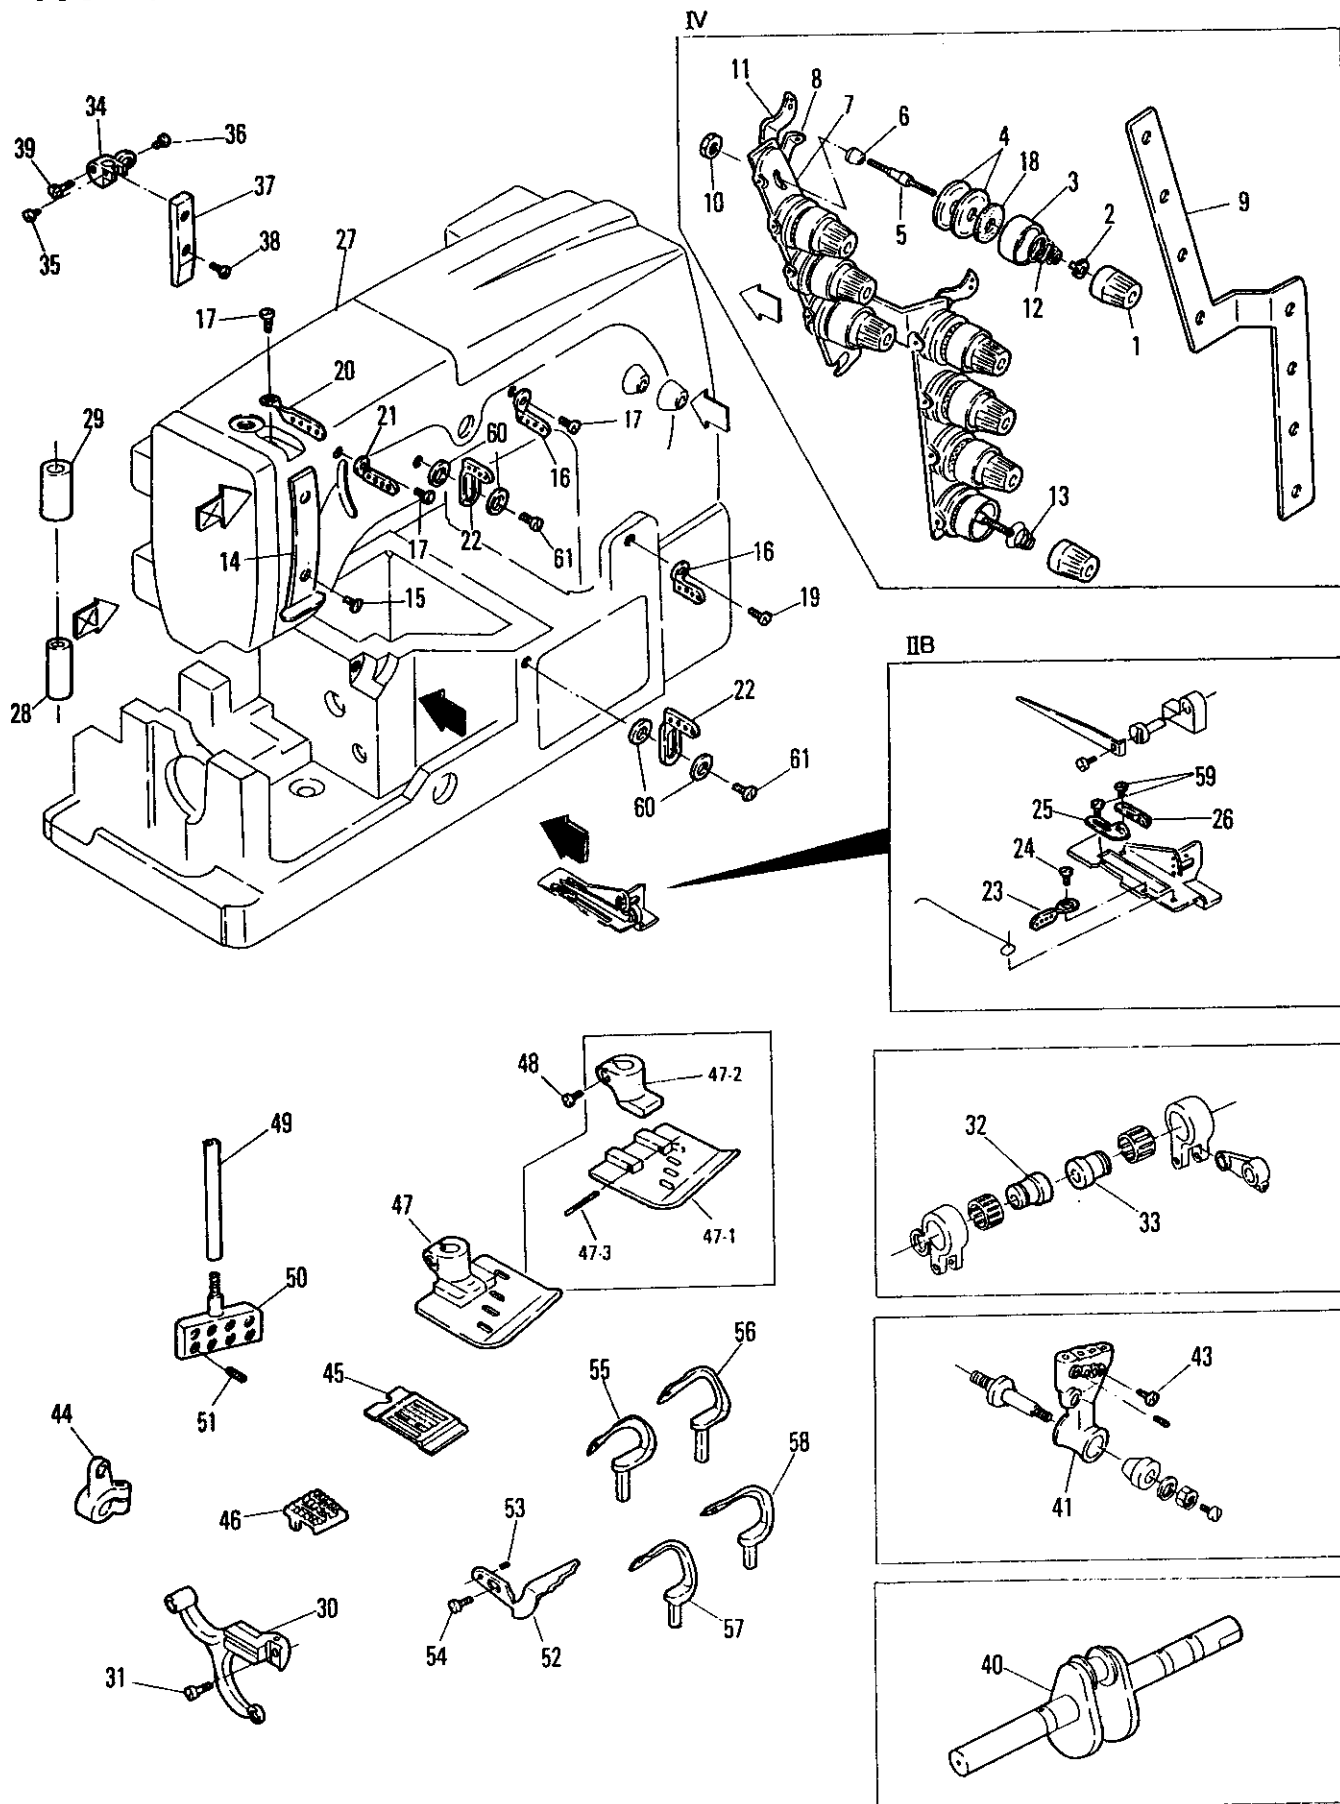

Subclass model
17. 76704P

Ref. No.	Part No.	Part Name	Q'ty	Ref. No.	Part No.	Part Name	Q'ty
1	B60201	Tension disc cover (small)	8	33	B60615	Eccentric 0.9 (for looper avoid)	1
2	B60202	Tension disc ratchet	8	34	B60514	Needle bar connection	1
3	B60205	Tension disc cover (large)	8	35	B60231	Screw	1
4	B60206	Tension disc	16	36	B60515	Screw	1
5	B60207	Tension post	8	37	B60525	Needle bar guide plate	1
6	B60208	Tension post collar	8	38	B60107	Screw	2
7	B60209	Tension post support	1	39	B60633	Screw	1
8	B60210	Tension post thread eyelet (upper)	8	40	B60528	Crank shaft (H)	1
9	B80214	Tension post holder (large)	1	41	B61741	Looper holder	1
10	B60213	Nut	6	42			
11	B60212	Lead in thread eyelet (lower)	8	43	B60738	Screw	4
12	B60203	Needle thread tension spring	4	44	B61744	Looper driving lever	1
13	B60204	Looper thread tension spring	4	45	B61745	Needle Plate (1")	1
14	B80238	Needle thread guide. 4	1	46	B61746	Feed dog (1")	1
15	B60229	Screw	2	47	B61747	Presser foot (1")	1
16	B80229	Thread eyelet 4	2	47-1	B61747-1	Presser foot bottom.	1
17	B60132	Screw	3	47-2	B61747-2	Presser foot shank.	1
18	B60214	Felt	8	47-3	B61747-3	Pin	1
19	B60231	Screw	1	48	B61013	Screw	1
20	B80235	Needle bar thread eyelet 4	1	49	B61020	Needle bar	1
21	B80234	Needle lever thread eyelet 4	1	50	B61750	Needle holder	1
22	B80233	Needle thread eyelet 4	2	51	B61022	Screw	4
23	B61512	Looper thread guide eyelet 4	1	52	B61752	Needle guard.	1
24	B60233	Screw	1	53	B61035	Screw	1
25	B80235	Looper thread guide eyelet (left)	1	54	B60651	Screw	1
26	B60234	Looper thread guide eyelet (right)	1	55	B61755	Looper 1	1
27	B60101	Arm bed	1	56	B61756	Looper 2	1
*28	B60321	Needle bar bushing (lower)	1	57	B61757	Looper 3	1
*29	B60320	Needle bar bushing (upper)	1	58	B61758	Looper 4	1
30	B61730	Feed rocker	1	59	B60233	Screw	2
31	B60652	Screw	1	60	B60105	Washer	4
32	B60615	Eccentric 0.9 (for feed)	1	61	B60123	Screw	2