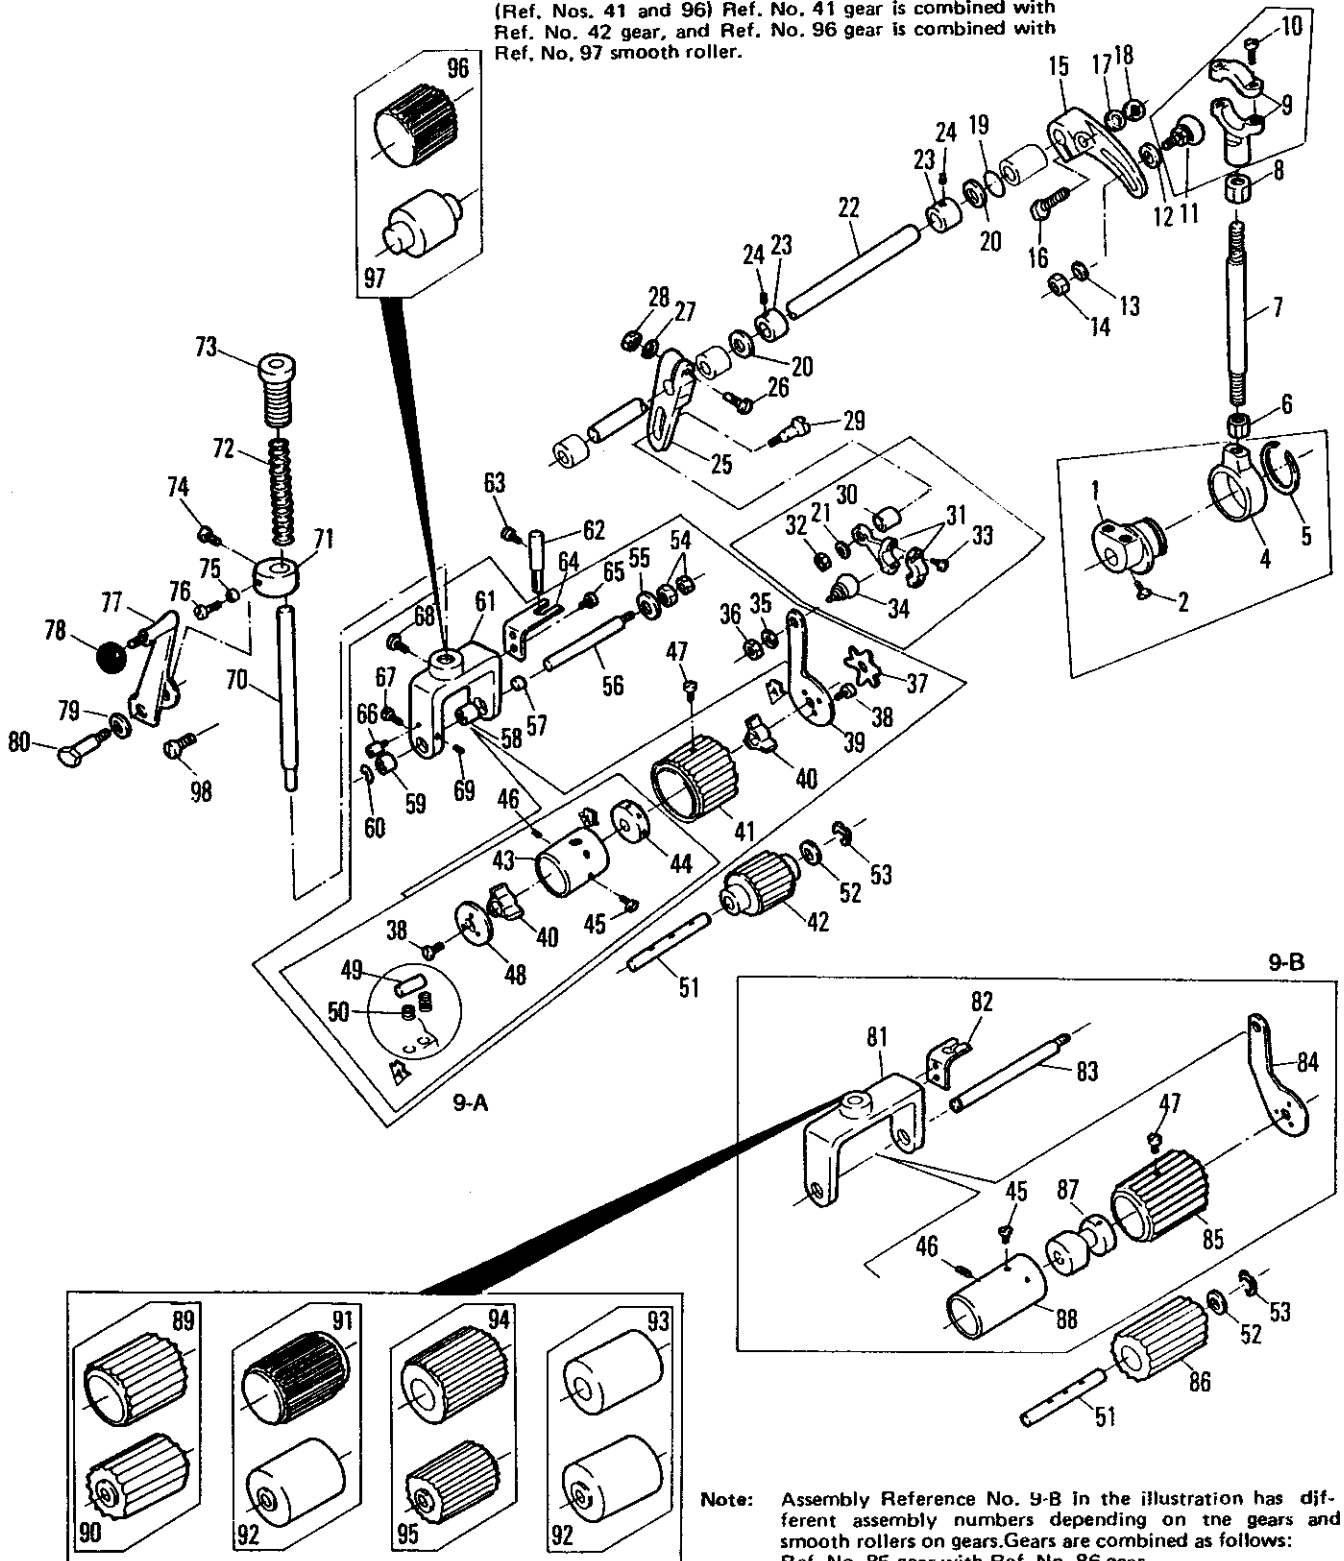

9. Puller

Note: Assembly Reference No. 9-A in the illustration has different assembly numbers depending on the gear used (Ref. Nos. 41 and 96) Ref. No. 41 gear is combined with Ref. No. 42 gear, and Ref. No. 96 gear is combined with Ref. No. 97 smooth roller.

Note: Assembly Reference No. 9-B in the illustration has different assembly numbers depending on the gears and smooth rollers on gears. Gears are combined as follows:
Ref. No. 85 gear with Ref. No. 86 gear
Ref. No. 89 gear with Ref. No. 90 gear
Ref. No. 94 gear with Ref. No. 95 gear
Ref. No. 91 gear and Ref. No. 93 smooth roller with Ref. No. 92 smooth roller
Components shown in 9-B are interchangeable with those shown in 9-A.