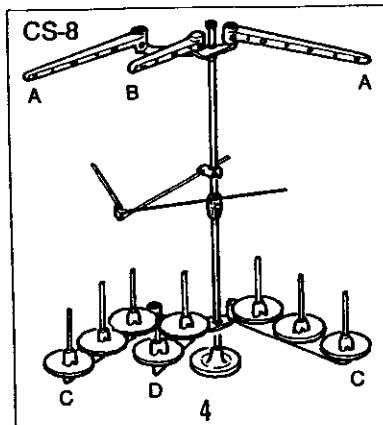

# 23. Thread stand

76701

76702

76703  
76707

76704  
76708

| Ref. No. | Part No. | Part Name                   | Q'ty | Ref. No. | Part No. | Part Name             | Q'ty |
|----------|----------|-----------------------------|------|----------|----------|-----------------------|------|
| 1        |          | Thread stand (2) CS-2       | 1set | 20       |          | Screw                 | 2    |
| 2        |          | Thread stand (4) CS-4       | 1set | 21       |          | Joint                 | 1    |
| 3        |          | Thread stand (6) CS-6       | 1set | 22       |          | Screw                 | 2    |
| 4        |          | Thread stand (8) CS-8       | 1set | 23       |          | Nut                   | 2    |
| 5        |          | Cap                         | 1    | 24       |          | Bar (low)             | 1    |
| 6        |          | Thread guide bracket (3)    |      | 25       |          | Base                  | 2    |
| 7        |          | Thread guide bracket (2)    |      | 26       |          | Mounting bracket      | 6    |
| 8        |          | Thread guide bracket (3)    |      | 27       |          | Screw                 |      |
| 9        |          | Screw                       | 6    | 28       |          | Nut                   |      |
| 10       |          | Washer                      | 6    | 29       |          | Spool pin             |      |
| 11       |          | Bar (upper)                 | 1    | 30       |          | Spool retaining fin   |      |
| 12       |          | Shank                       | 1    | 31       |          | Spool mat             |      |
| 13       |          | Screw                       | 1    | 32       |          | Spool tray            |      |
| 14       |          | Nut                         | 1    | 33       |          | Nut                   |      |
| 15       |          | Screw                       | 1    | 34       |          | Washer                |      |
| 16       |          | Nut                         | 1    | 35       |          | Spool pin bracket (3) |      |
| 17       |          | Thread eyelet guide arm bar | 1    | 36       |          | Spool pin bracket (2) |      |
| 18       |          | Thread eyelet guide         | 1    | 37       |          | Spool pin bracket (3) |      |
| 19       |          | Joint                       | 1    | 38       |          | Screw                 | 3    |