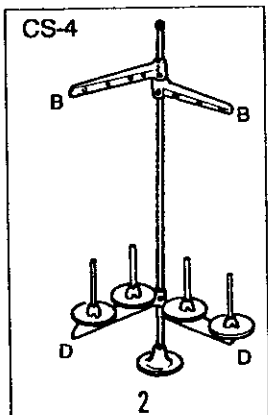

# 23. Thread stand

76701

76702

76703  
76707

76704  
76708

| Ref. No. | Part No. | Part Name                   | Q'ty | Ref. No. | Part No. | Part Name             | Q'ty |
|----------|----------|-----------------------------|------|----------|----------|-----------------------|------|
| 1        |          | Thread stand (2) CS-2       | 1set | 20       |          | Screw                 | 2    |
| 2        |          | Thread stand (4) CS-4       | 1set | 21       |          | Joint                 | 1    |
| 3        |          | Thread stand (6) CS-6       | 1set | 22       |          | Screw                 | 2    |
| 4        |          | Thread stand (8) CS-8       | 1set | 23       |          | Nut                   | 2    |
| 5        |          | Cap                         | 1    | 24       |          | Bar (low)             | 1    |
| 6        |          | Thread guide bracket (3)    |      | 25       |          | Base                  | 2    |
| 7        |          | Thread guide bracket (2)    |      | 26       |          | Mounting bracket      | 6    |
| 8        |          | Thread guide bracket (3)    |      | 27       |          | Screw                 |      |
| 9        |          | Screw                       | 6    | 28       |          | Nut                   |      |
| 10       |          | Washer                      | 6    | 29       |          | Spool pin             |      |
| 11       |          | Bar (upper)                 | 1    | 30       |          | Spool retaining fin   |      |
| 12       |          | Shank                       | 1    | 31       |          | Spool mat             |      |
| 13       |          | Screw                       | 1    | 32       |          | Spool tray            |      |
| 14       |          | Nut                         | 1    | 33       |          | Nut                   |      |
| 15       |          | Screw                       | 1    | 34       |          | Washer                |      |
| 16       |          | Nut                         | 1    | 35       |          | Spool pin bracket (3) |      |
| 17       |          | Thread eyelet guide arm bar | 1    | 36       |          | Spool pin bracket (2) |      |
| 18       |          | Thread eyelet guide         | 1    | 37       |          | Spool pin bracket (3) |      |
| 19       |          | Joint                       | 1    | 38       |          | Screw                 | 3    |