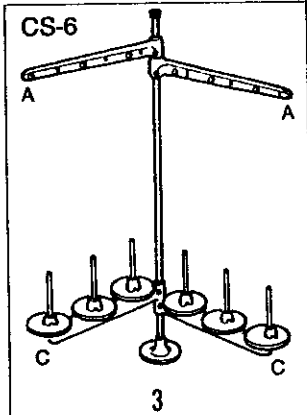

# 23. Thread stand

76701

76702

76703  
76707

76704  
76708

| Ref. No. | Part No. | Part Name                   | Q'ty | Ref. No. | Part No. | Part Name             | Q'ty |
|----------|----------|-----------------------------|------|----------|----------|-----------------------|------|
| 1        |          | Thread stand (2) CS-2       | 1set | 20       |          | Screw                 | 2    |
| 2        |          | Thread stand (4) CS-4       | 1set | 21       |          | Joint                 | 1    |
| 3        |          | Thread stand (6) CS-6       | 1set | 22       |          | Screw                 | 2    |
| 4        |          | Thread stand (8) CS-8       | 1set | 23       |          | Nut                   | 2    |
| 5        |          | Cap                         | 1    | 24       |          | Bar (low)             | 1    |
| 6        |          | Thread guide bracket (3)    |      | 25       |          | Base                  | 2    |
| 7        |          | Thread guide bracket (2)    |      | 26       |          | Mounting bracket      | 6    |
| 8        |          | Thread guide bracket (3)    |      | 27       |          | Screw                 |      |
| 9        |          | Screw                       | 6    | 28       |          | Nut                   |      |
| 10       |          | Washer                      | 6    | 29       |          | Spool pin             |      |
| 11       |          | Bar (upper)                 | 1    | 30       |          | Spool retaining fin   |      |
| 12       |          | Shank                       | 1    | 31       |          | Spool mat             |      |
| 13       |          | Screw                       | 1    | 32       |          | Spool tray            |      |
| 14       |          | Nut                         | 1    | 33       |          | Nut                   |      |
| 15       |          | Screw                       | 1    | 34       |          | Washer                |      |
| 16       |          | Nut                         | 1    | 35       |          | Spool pin bracket (3) |      |
| 17       |          | Thread eyelet guide arm bar | 1    | 36       |          | Spool pin bracket (2) |      |
| 18       |          | Thread eyelet guide         | 1    | 37       |          | Spool pin bracket (3) |      |
| 19       |          | Joint                       | 1    | 38       |          | Screw                 | 3    |