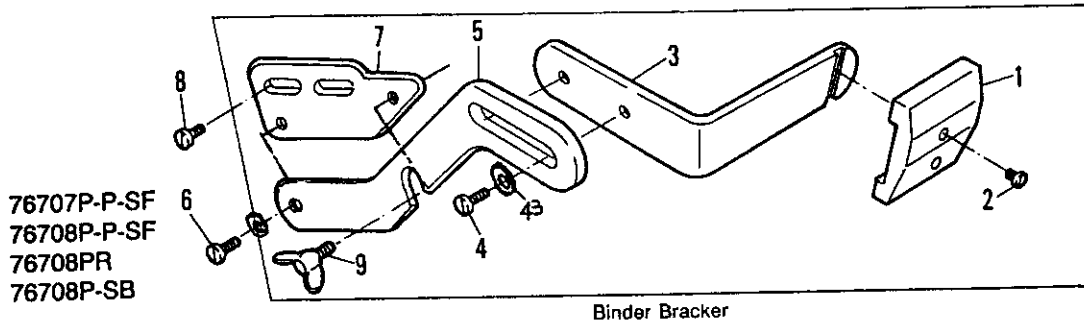

76708P Subclass model
21. (3) Attachment