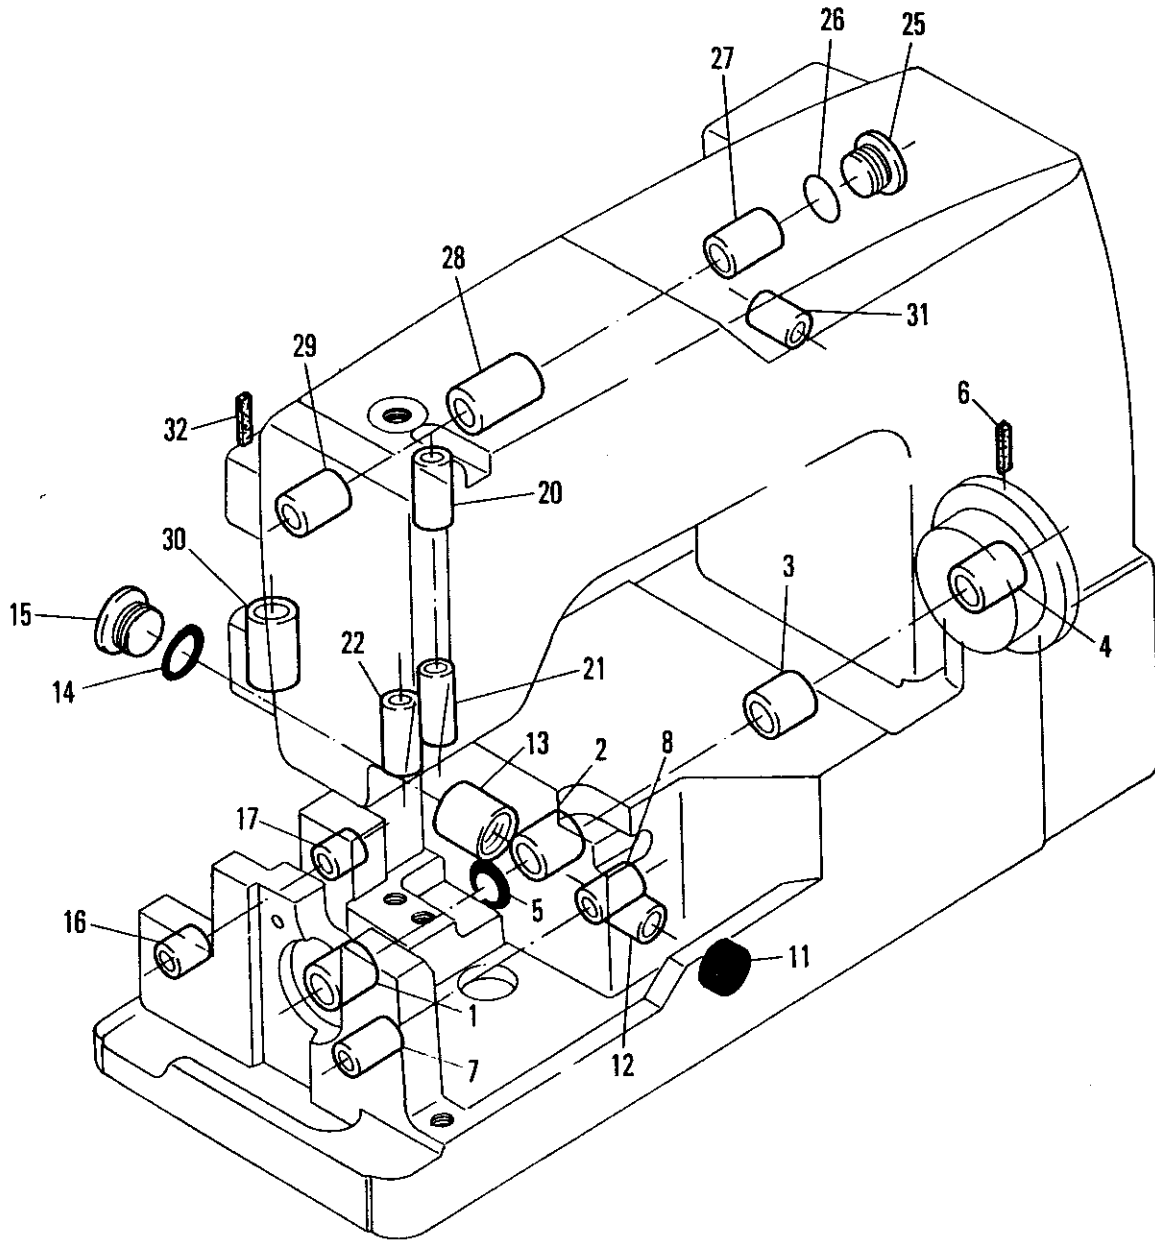

3. Bushings

Ref. No.	Part No.	Part Name	Q'ty	Ref. No.	Part No.	Part Name	Q'ty
1	B60301	Main shaft bushing	1	19	B60320	Needle bar bushing (upper)	1
2	B60302	Main shaft bushing	1	20	B60321	Needle bar bushing (lower)	1
3	B60303	Main shaft bushing	1	21	B60322	Presser bar bushing	1
4	B60304	Flange bushing	1	22			
5	W80535	Oil seal	1	23			
6	B60435	Felt	1	24			
7	B60307	Looper rocket shaft bushing	1	25	B60315	Screw	1
8	B60308	Looper rocker shaft bushing	1	26	B60326	O-ring	1
9				27	B60327	Puller drive lever bushing	1
10				28	B60328	Puller drive lever bushing	1
11	B60311	Oil plug	1	29	B60329	Puller drive lever bushing	1
12	B60312	Looper drive lever shaft bushing	1	30	B60330	Puller shaft bushing	1
13	B60313	Looper drive lever shaft bushing	1	31	B60331	Presser foot lifter lever bushing	1
14	B60314	O-ring	1	32	B60435	Felt	1
15	B60315	Screw	1				
16	B60316	Feed rocker shaft bushing	1				
17	B60317	Feed rocker shaft bushing	1				
18