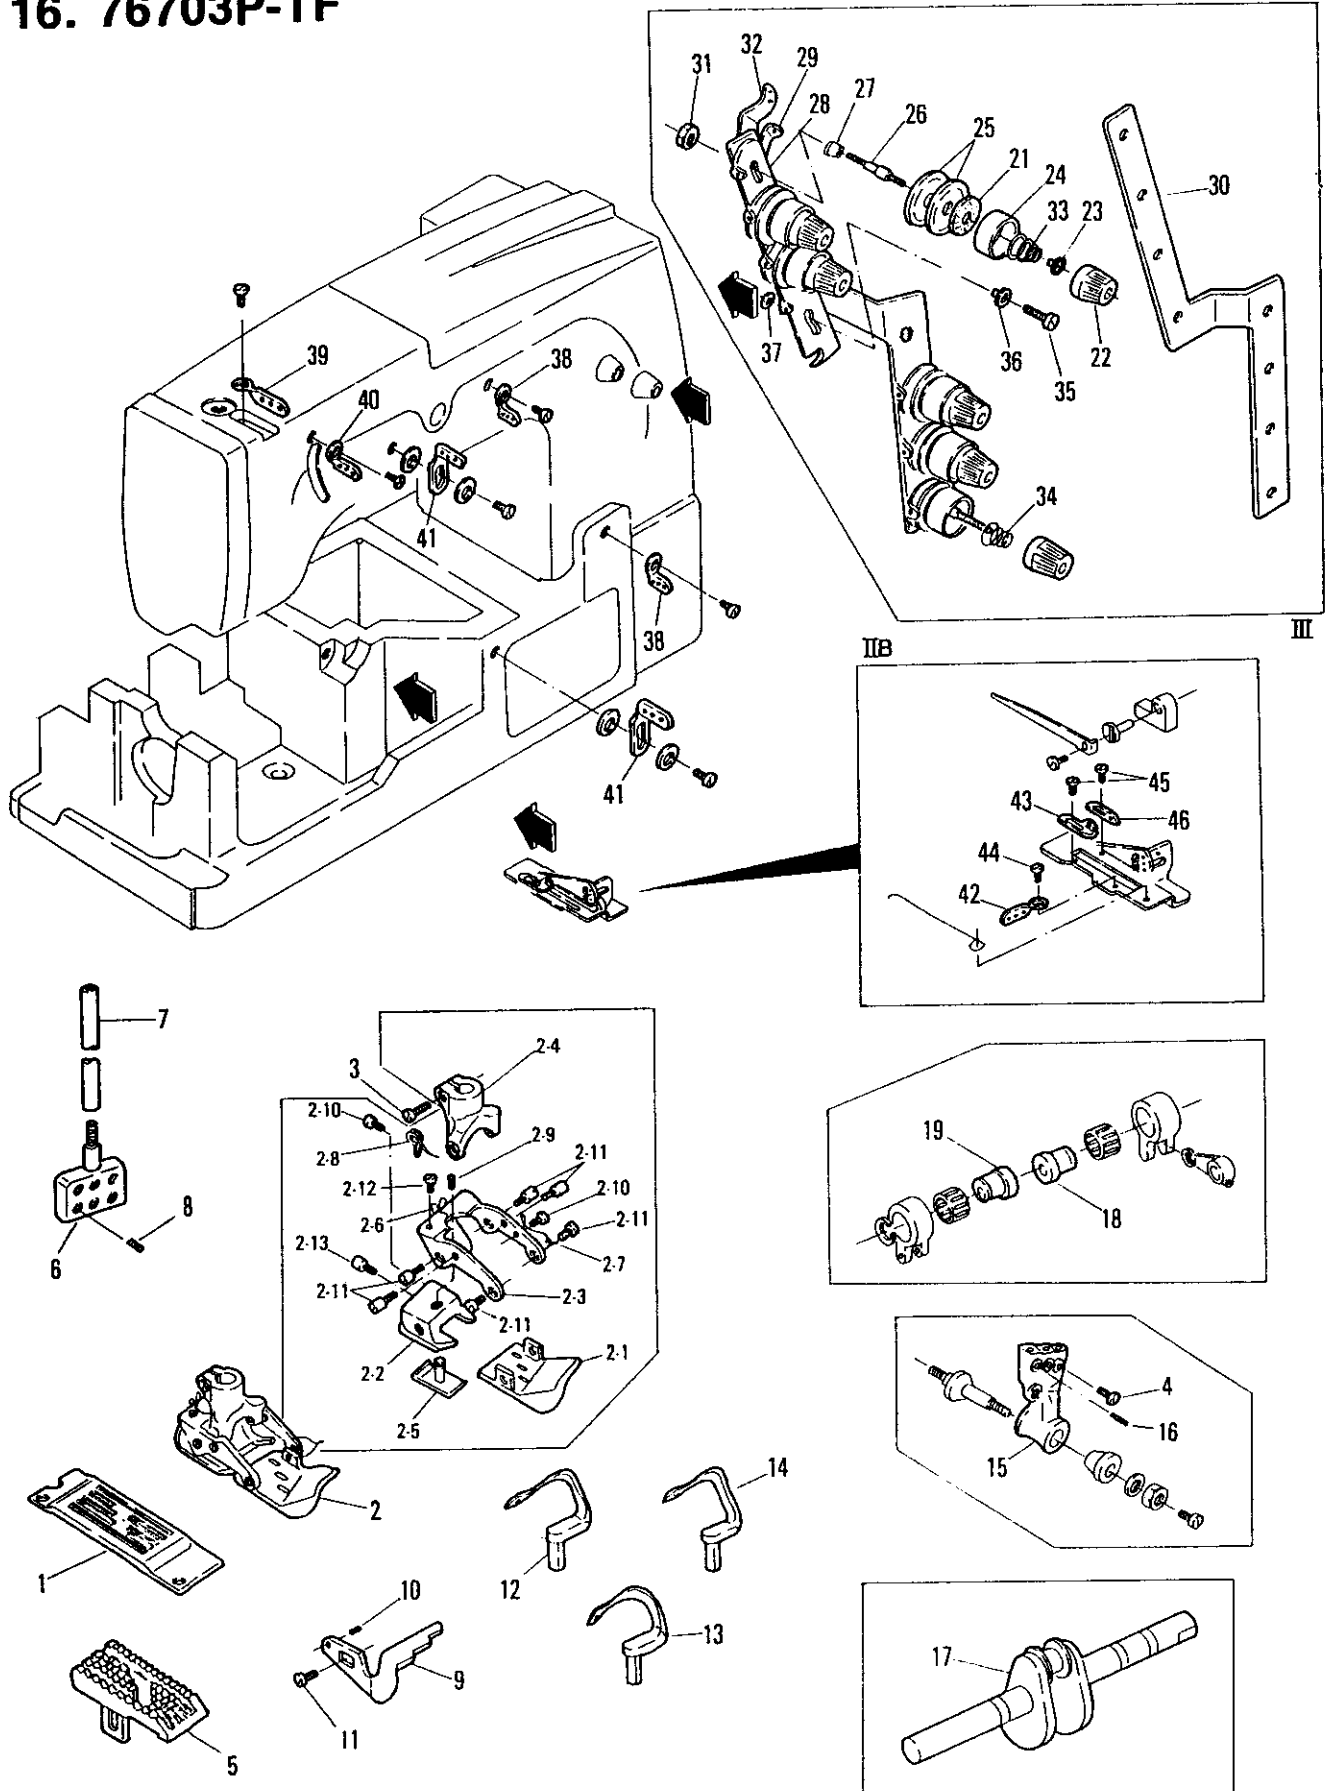

Subclass model
16. 76703P-TF

Ref. No.	Part No.	Part Name	Q'ty	Ref. No.	Part No.	Part Name	Q'ty
1	B61601	Needle plate (1/4")	1	18	B60615	Looper eccentric (0.9)	1
2	B61602	Pressure foot (1/4")	1	19	B60615	Feed eccentric (0.9)	1
2-1		Bottom front section	1	20			
2-2		Bottom rear section	1	21	B60214	Felt	6
2-3		Yoke	1	22	B60201	Tension disc cover (small)	6
2-4		Presser foot shank	1	23	B60202	Tension disc ratchet	6
2-5		Yielding section	1	24	B60205	Tension disc cover (large)	6
2-6		Equalizing spring rear section	1	25	B60206	Tension disc	12
2-7		Equalizing spring front section	1	26	B60207	Tension post	6
2-8		Yielding section spring	1	27	B60208	Tension post collar	6
2-9		Adjusting nut	1	28	B60209	Tension post support	1
2-10		Screw	2	29	B60210	Tension post thread eyelet	6
2-11		Hinge screw	6	30	B60214	Tension post holder large	1
2-12		Screw	1	31	B60213	Nut	5
2-13		Screw	1	32	B60212	Lead in thread eyelet	6
3	B61013	Screw	1	33	B60203	Needle thread tension spring	3
4	B60738	Screw	3	34	B60204	Looper thread tension spring	3
5	B61605	Feed dog (1/4")	1	35	B61333	Screw	1
6	B61504	Needle holder (1/4")	1	36			
7	B61020	Needle bar	1	37	B60111	Washer	1
8	B61022	Screw	3	38	B60230	Thread eyelet 3	2
9	B61510	Needle guard	1	39	B60226	Needle bar thread eyelet 3	1
10	B61035	Screw	1	40	B60222	Needle lever thread eyelet 3	1
11	B60651	Screw	1	41	B60219	Needle thread eyelet 3	2
12	B61507	Looper, front (1/4")	1	42	B61512	Looper thread eyelet 4	1
13	B61508	Looper, center	1	43	B60235	Looper thread guide eyelet (left)	1
14	B61509	Looper, rear (1/4")	1	44	B60233	Screw	1
15	B61535	Looper, holder	1	45	B60233	Screw	2
16	B61616	Screw	1	46	B60234	Looper thread guide eyelet (right)	1
17	B60528	Crank shaft (H)	1