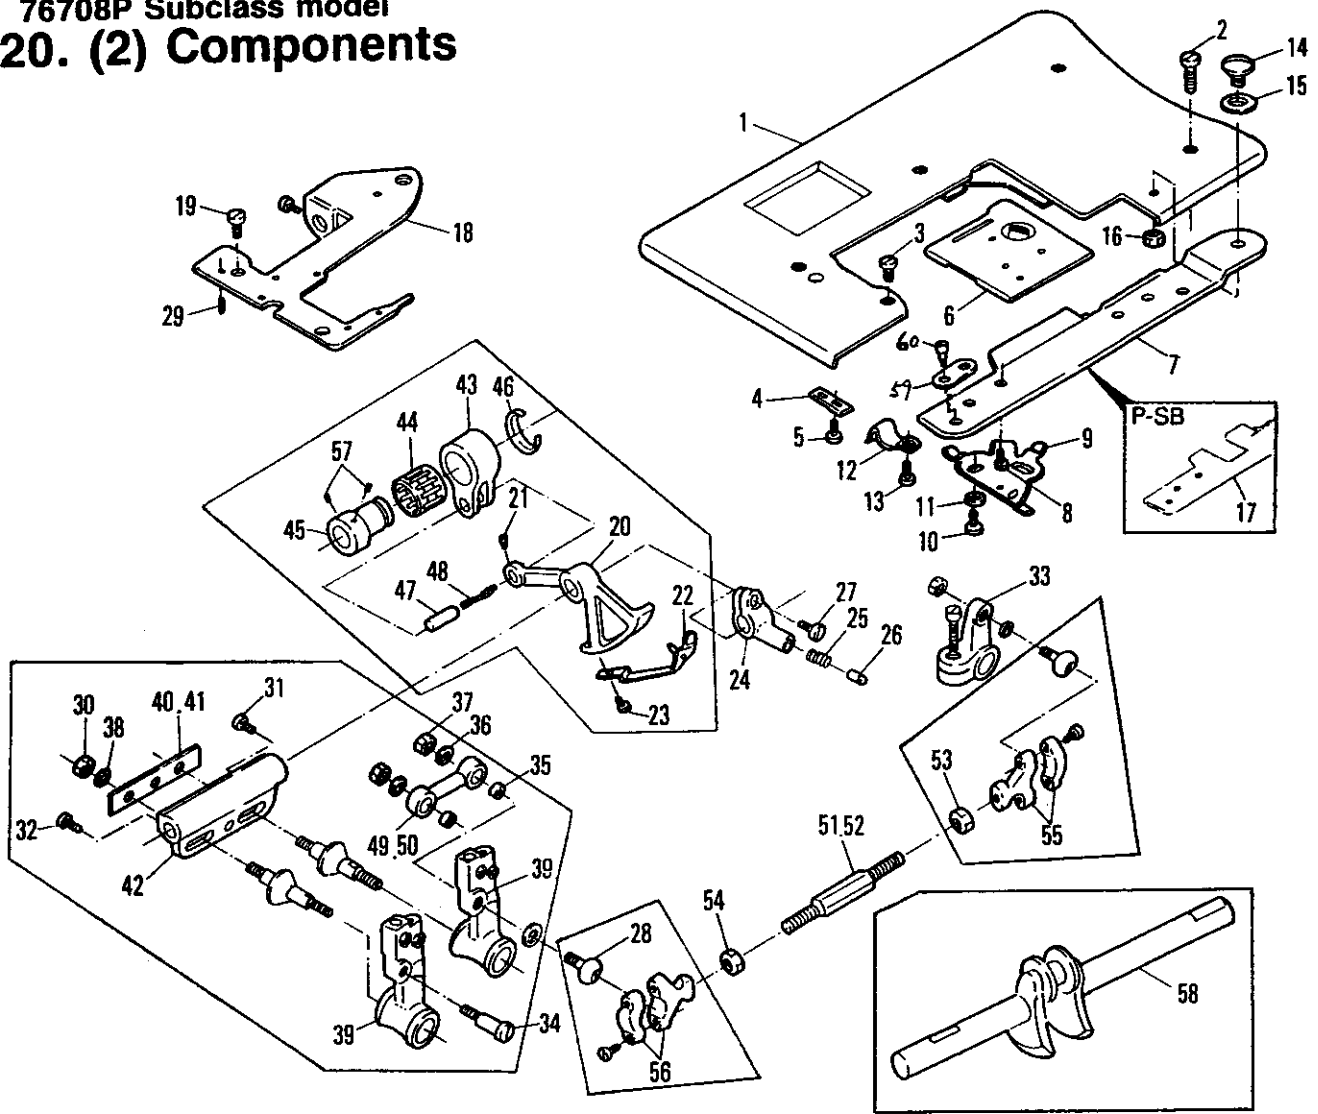

76708P Subclass model
20. (2) Components

Ref. No.	Part No.	Part Name	Q'ty	Ref. No.	Part No.	Part Name	Q'ty
1	B62001	Upper cloth plate	1	33	B62033	Looper driving lever	1
2	B60157	Screw	2	34	B61821	Screw	1
3	B60158	Screw	3	35	B60930	Coller	2
4	B80156	Holder	1	36	B60105	Washer	2
5	B80157	Screw	2	37	B60932	Nut	2
6	B62006	Slide plate	1	38	B60645	Washer	2
7	B62007	Front plate cover	1	39	B62039	Looper holder	2
8	B60154	Screw	1	40	B62040	Connecting supporter (3/16", 1", 3/16")	1
9	B62009	Spring for slide plate	1	41	B62041	Connecting supporter (1/4", 1", 1/4")	1
10	B60156	Screw	3	42	B61810	Looper rocker	1
11	B60155	Washer	3	*43	B60613	Eccentric link	1
12	B80158	Spring	1	*44	B60614	Bearing	1
13	B80159	Screw	1	*45	B80715	Looper avoid eccentric (0.8)	1
14	B80154	Screw	1	*46	B60612	Snap ring	1
15	B60979	Washer	2	*47	B60617	Connecting link pin	1
16	B60918	Nut	1	*48	B60446	Felt	1
17	B60217	Front plate cover	1	49	B62049	Looper connecting link (1/4", 1", 1/4")	1
18	B62018	Needle plate support	1	50	B62050	Looper connecting link (3/16", 1", 3/16")	1
19	B60160	Screw	3	51	B61830	Connecting bar (1/4", 1", 1/4")	1
20	B62020	Looper avoid lever	1	52	B61831	Connecting bar (3/16", 1", 3/16")	1
21	B62021	Screw	1	53	B60705	Nut (right)	1
22	B62022	Spring	1	54	B60703	Nut (left)	1
23	B60241	Screw	1	55	B61834	Looper rocker connecting ball joint (right)	1
24	B62024	Stop lever	1	56	B60701	Looper rocker connecting ball joint (left)	1
25	B62025	Spring	1	*57	B60616	Screw	2
26	B62026	Pin	1	58	B60528	Crank shaft (H)	1
27	B62027	Screw	1	59	B80163	Folder mounting bracket	1
28	B61820	Connecting rod	1	60	B60509	Screw	2
29	B60161	Knock pin	2				
30	B60644	Nut	2				
31	B60729	Screw	1				
32	B60729	Screw	1