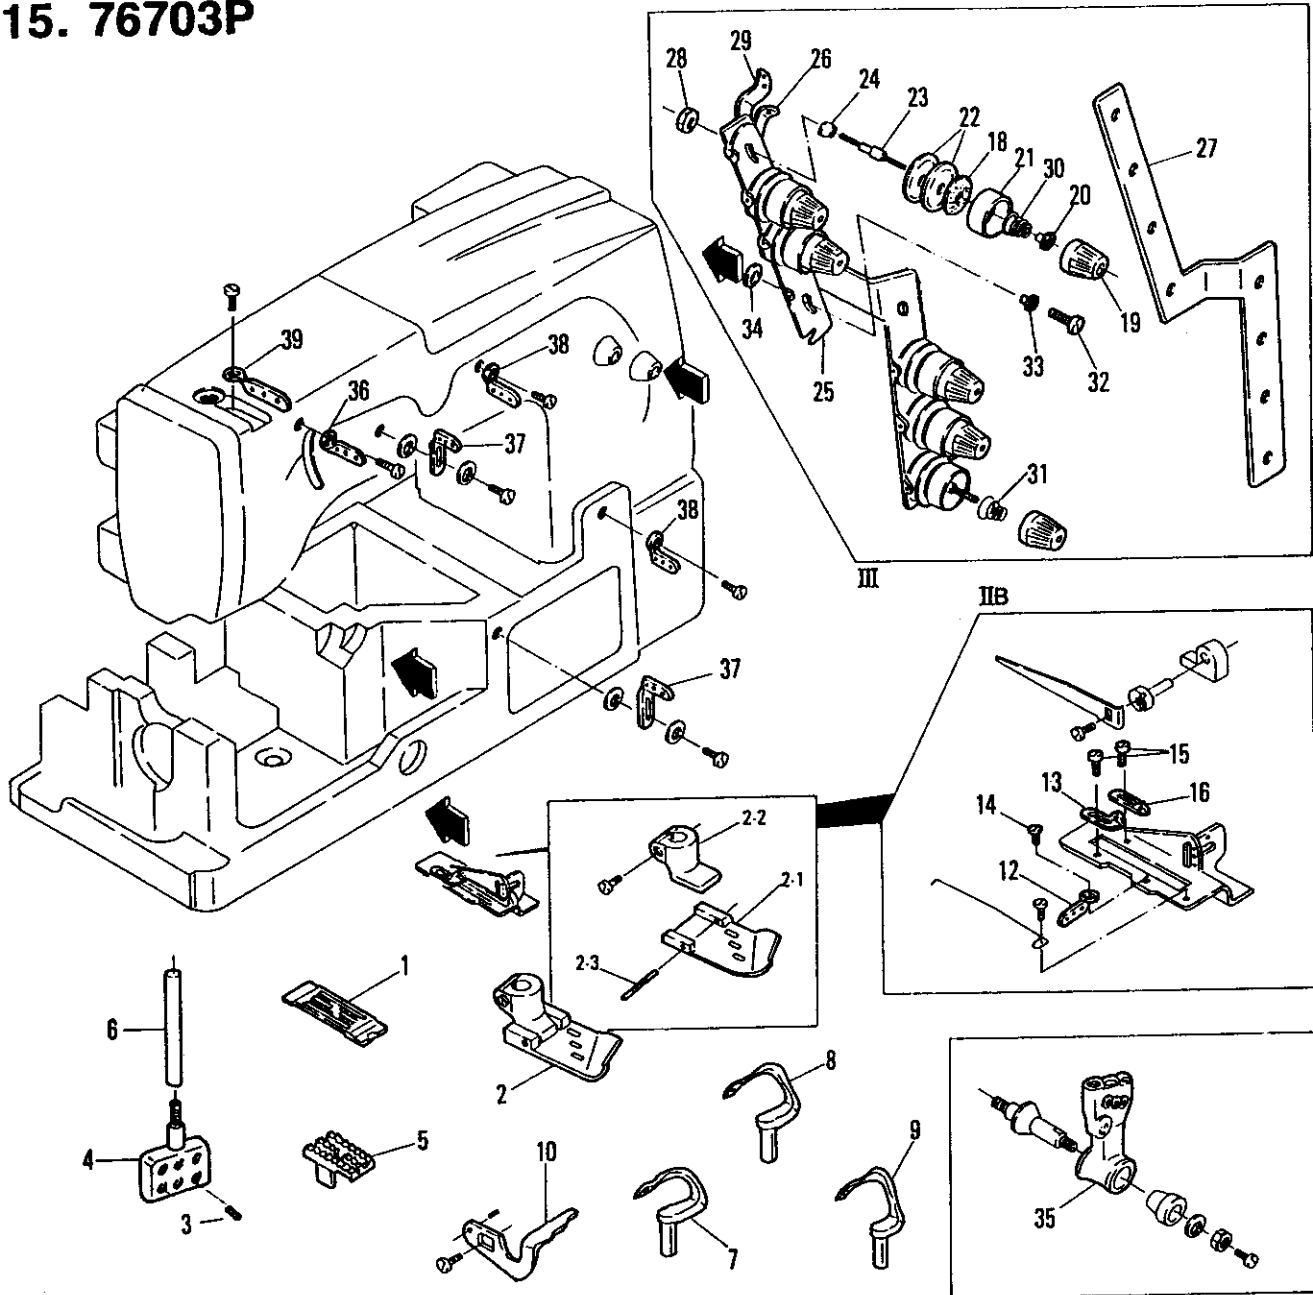

**Subclass model
15. 76703P**

Ref. No.	Part No.	Part Name	Q'ty	Ref. No.	Part No.	Part Name	Q'ty
1	B61501	Needle plate (1/4")	1	19	B60201	Tension disc cover (small)	6
2	B61502	Presser foot (1/4")	1	20	B60202	Tension disc ratchet	6
2-1	B61502-1	Presser foot bottom	1	21	B60205	Tension disc cover (large)	6
2-2	B61502-2	Presser foot shank	1	22	B60206	Tension disc	12
2-3	B61502-3	Hinge screw	1	23	B60207	Tension post	6
3	B61022	Screw	3	24	B60208	Tension post collar	6
4	B61504	Needle holder (1/4")	1	25	B60209	Tension post support	1
5	B61505	Feed dog (1/4")	1	26	B60210	Tension post thread eyelet	6
6	B61020	Needle bar (1/4")	1	27	B80214	Tension post holder large	1
7	B61507	Looper, front (1/4")	1	28	B60213	Nut	5
8	B61508	Looper, center	1	29	B60212	Lead in thread eyelet	6
9	B61509	Looper, rear (1/4")	1	30	B60203	Needle thread tension spring	3
10	B61510	Needle guard	1	31	B60204	Looper thread tension spring	3
11				32	B61333	Screw	1
12	B61512	Looper thread eyelet 4	1	33			
13	B60235	Looper thread guide eyelet (left)	1	34	B60111	Washer	1
14	B60233	Screw	1	35	B61535	Looper holder	1
15	B60233	Screw	2	36	B60222	Needle lever thread eyelet 3	1
16	B60234	Looper thread guide eyelet (right)	1	37	B60219	Needle thread eyelet 3	2
17				38	B60230	Thread eyelet 3	2
18	B60214	Felt	6	39	B60225	Needle bar thread eyelet 3	1