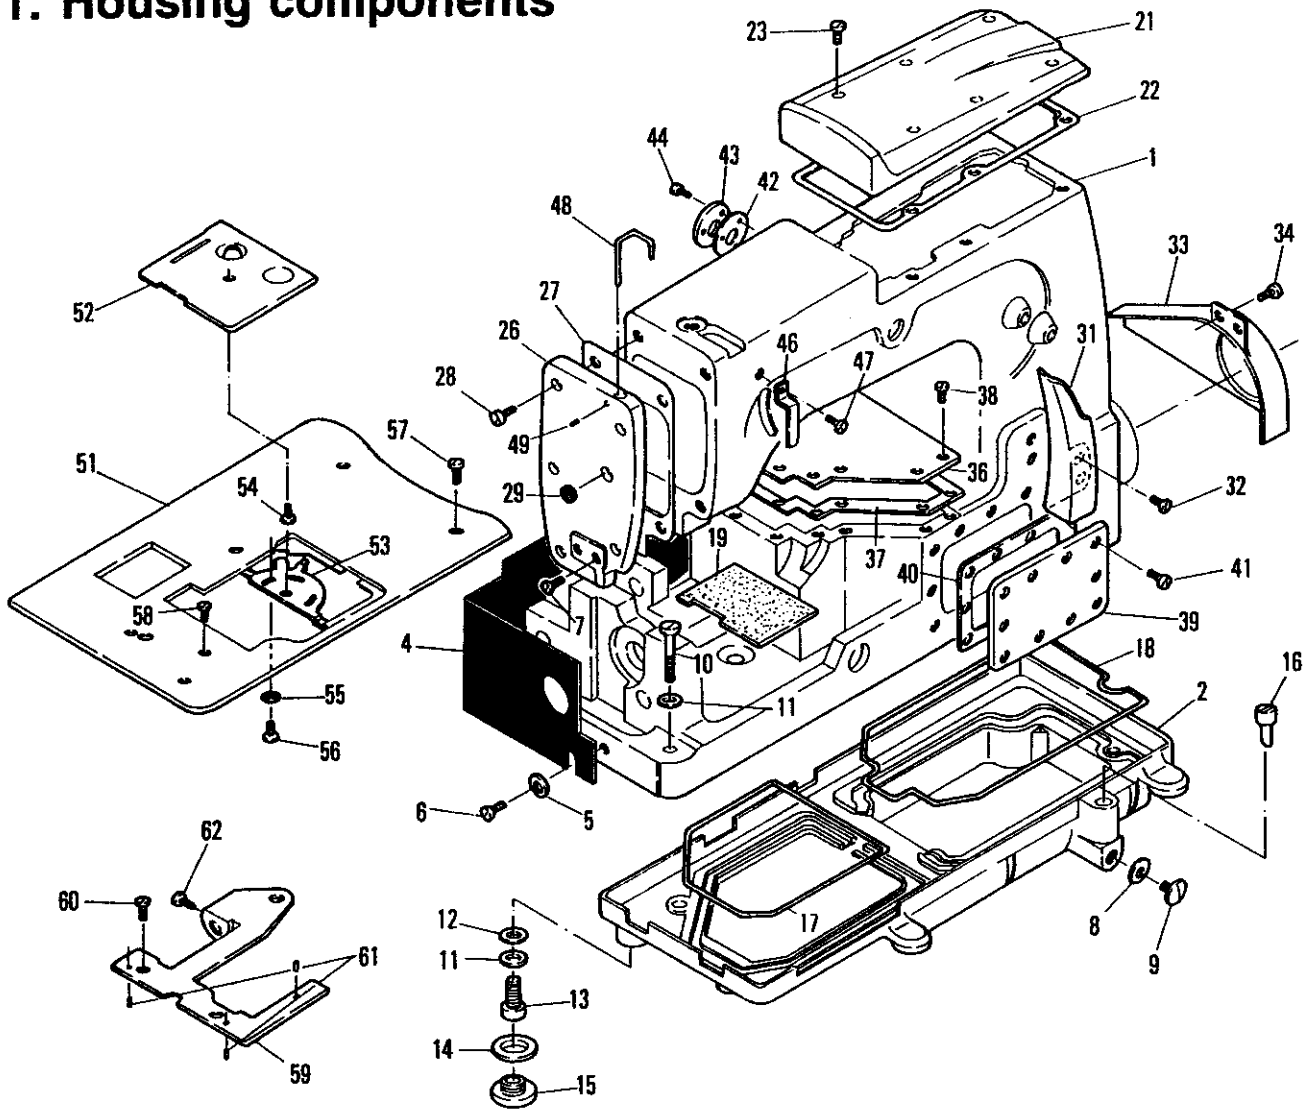

1. Housing components

Ref. No.	Part No.	Part Name	Q'ty	Ref. No.	Part No.	Part Name	Q'ty
1	B60101	Arm bed standard	1	33	B60133	Pulley cover	1
2	B60102	Oil reservoir	1	34	B60123	Screw	2
3				35			
4	B60104	Side plate cover	1	36	B60136	Oil reservoir top cover	1
5	B60105	Washer	3	37	B60137	Upper oil cover gasket	1
6	B60106	Screw	3	38	B60138	Screw	7
7	B60107	Screw	2	39	B60139	Front oil cover	1
8	B60108	Gasket	1	40	B60140	Front oil cover gasket	1
9	B60109	Screw	1	41	B60141	Screw	9
10	B60110	Screw	2	42	B60142	Oil seal plate gasket	1
11	B60111	Oil reservoir washer	6	43	B60143	Oil seal plate	1
12	B60112	Seal gasket	4	44	B60144	Screw	3
13	B60113	Screw	4	45			
14	B60114	Gasket	4	46	B60146	Needle lever eyelet safety plate	1
15	B60115	Screw	4	47	B60132	Screw	1
16	B60116	Oil gauge	1	48	B60148	Needle bar eyelet safety bar	1
17	B60117	Oil reservoir	1	49	B60149	Screw	1
18	B60118	Oil reservoir	1	50			
19	B60119	Oil filter	1	51	B60151	Upper cloth plate (1/8" - 1/2")	1
20				52	B60152	Slide plate (1/8" - 1/2")	1
21	B60121	Crank chamber oil cover	1	53	B60153	Spring for slide plate	1
22	B60122	Crank chamber oil cover gasket	1	54	B60154	Screw	1
23	B60123	Screw	6	55	B60155	Washer	3
24				56	B60156	Screw	3
25				57	B60157	Screw	2
26	B60126	Head cover	1	58	B60158	Screw	3
27	B60127	Head cover gasket	1	59	B60159	Needle plate support	1
28	B60123	Screw	5	60	B60160	Screw	3
29	B60129	Head cover oil seal cap	1	61	B60161	Knock pin	2
30				62	B60162	Screw	2
31	B60131	Tension discover	1				
32	B60433	Screw	2