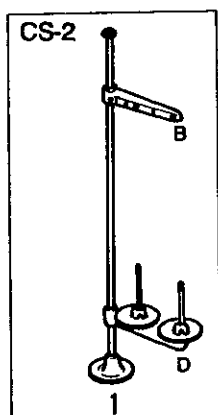

23. Thread stand

76701