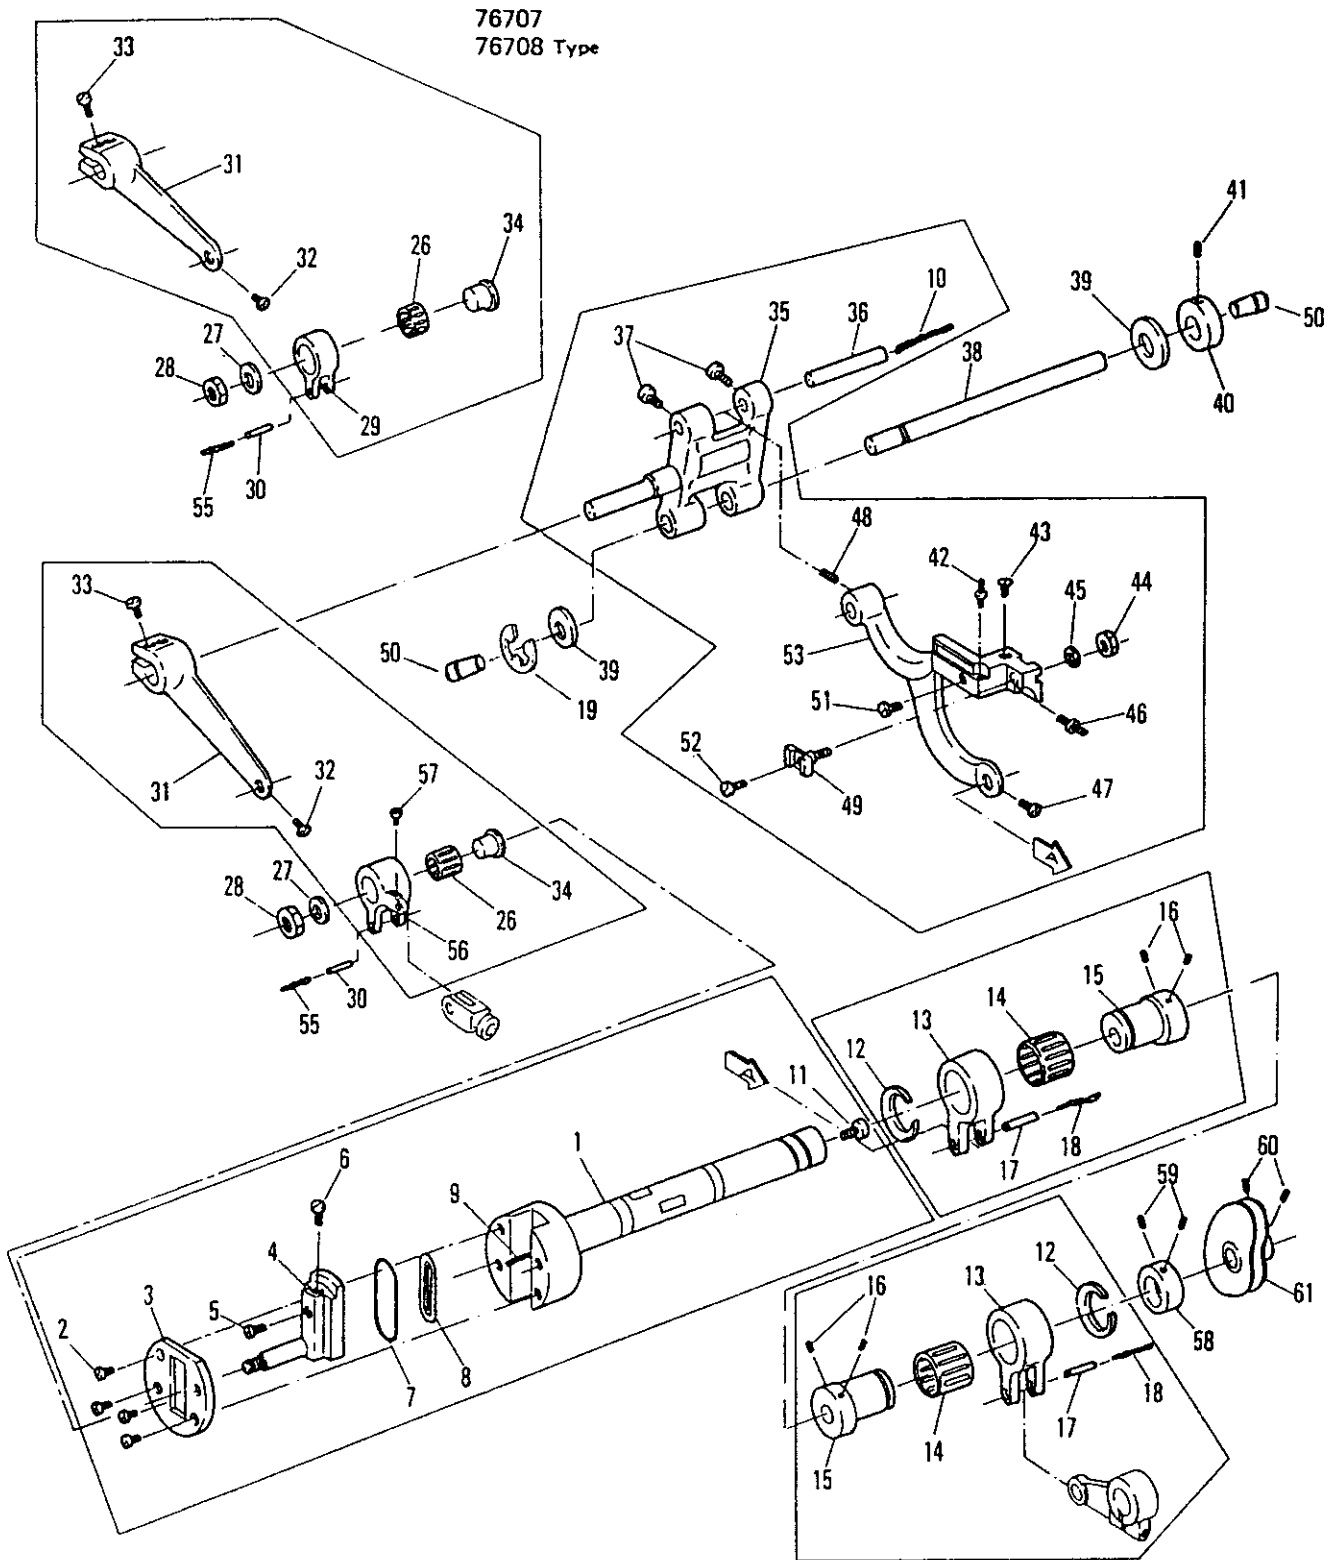

6. Feed rocker

Ref. No.	Part No.	Part Name	Q'ty	Ref. No.	Part No.	Part Name	Q'ty
1	B60601	Main shaft	1	32	B60632	Screw	1
2	B60138	Screw	4	33	B60516	Screw	2
3	B60603	Head plate	1	34	B60634	Feed crank link roller	1
4	B60604	Feed crank adjusting post	1	35	B60635	Single feed rocker arm	1
5	B60605	Screw	1	36	B60636	Feed rocker arm shaft	1
6	B60606	Screw	1	37	B60106	Screw	2
7	B60607	O-ring	1	38	B60638	Feed rocker shaft small	1
8	B60608	Oil guide	1	39	B60639	Washer	1
9	B60446	Felt	1	40	B60640	Collar	1
10	B60446	Felt	1	41	B60160	Screw	1
11	B60611	Screw	1	42	B60642	Screw	1
12	B60612	Snap ring	2	43	B60229	Screw	1
13	B60613	eccentric link	2	44	B60644	Nut	1
14	B60614	Bearing	2	45	B60645	Washer	1
15	B60615	Eccentric 0.9	2	46	B60646	Screw	1
16	B60564	Screw	4	47	B60632	Screw	1
17	B60617	Connecting link pin	2	48	B60532	Screw	1
18	B60446	Felt	2	49	B60649	Feed dog holder	1
19	B60619	C-RNG	1	50	B60650	Pin	2
20				51	B60651	Screw	1
21				52	B60652	Screw	1
22				53	B60653	Feed rocker	1
23				54			
24				55	B60446	Felt	1
25				56	B60656	Feed rocker link	1
26	B60626	Bearing	1	57	B60632	Screw	1
27	B60627	Washer	1	58	B60658	Collar	1
28	B60628	Nut	1	59	B60659	Screw	2
* 29	B60629	Feed rocker link	1	60	B60660	Screw	2
30	B60512	Feed rocker link pin	1	* 61	B60661	Looper thread take-up disc	1
31	B60631	Feed rocker arm	1