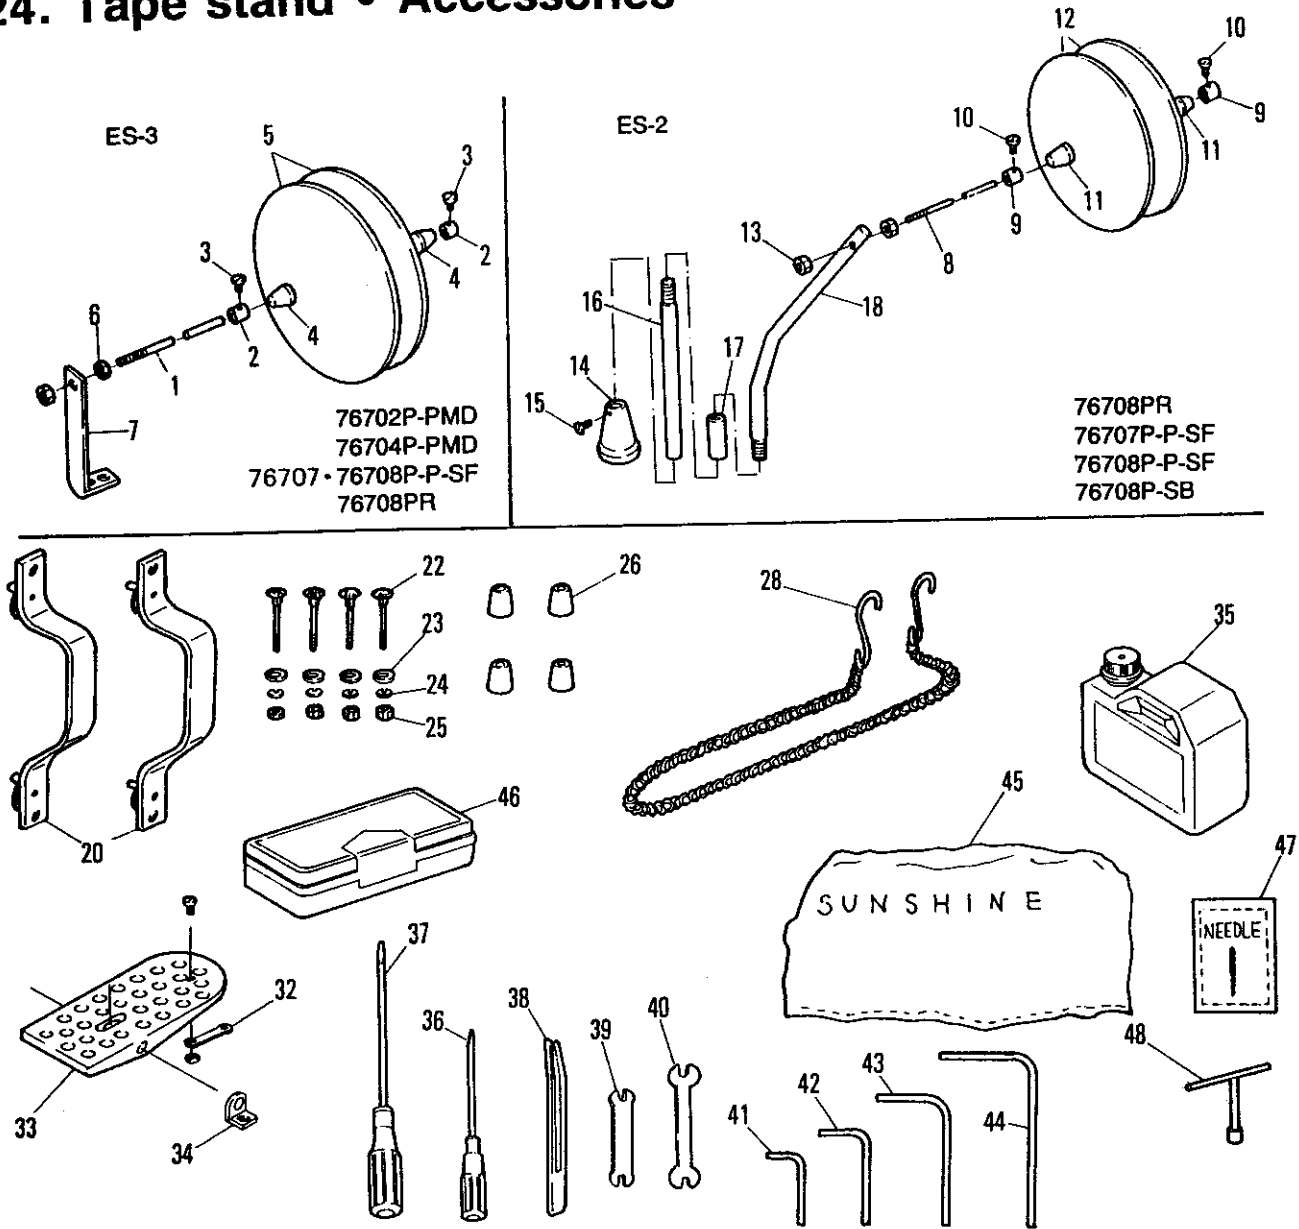

24. Tape stand • Accessories

76702P-PMD
76704P-PMD
76707-76708P-P-SF
76708PR

76708PR
76707P-P-SF
76708P-P-SF
76708P-SB

Ref. No.	Part No.	Part Name	Q'ty	Ref. No.	Part No.	Part Name	Q'ty
1		Post	1	26	B62426	Cushion rubber	4
2		Stop collar	2	27			
3		Hex bolt	2	28	B62428	Tie-rod (Joint)	1
4		Collar	2	29			
5		Tape reel disc	2	30			
6		Nut	2	31			
7		Tape reel plate	1	32	B62432	Coupling	1
8		Post	1	33	B62433	Pedal	1
9		Stop collar	2	34	B62434	Pedal stopper	2
10		Hex bolt	2	35	B62435	Oil	1
11		Collar	2	36	B62436	Screw driver (small)	1
12		Tape reel disc	2	37	B62437	Screw driver (large)	1
13		Nut	2	38	B62438	Tweezers	1
14		Base	1	39	B62439	Spanner (small)	1
15		Hex bolt	2	40	B62440	Spanner (large)	1
16		Post	1	41	B62441	Wrench A	1
17		Connecting pipe	1	42	B62442	Wrench B	1
18		Post	1	43	B62443	Wrench C	1
19				44	B62444	Wrench D	1
20	B62420	Machine mount bracket	2	45	B62445	Machine cover	1
21				46	B62446	Accessory box	1
22	B62422	Screw	4	47	B62447	Needle	1
23	B62423	Washer M8	4	48	B62448	Wrench T	1
24	B62424	Spring washer	4				
25	B62425	Nut	4