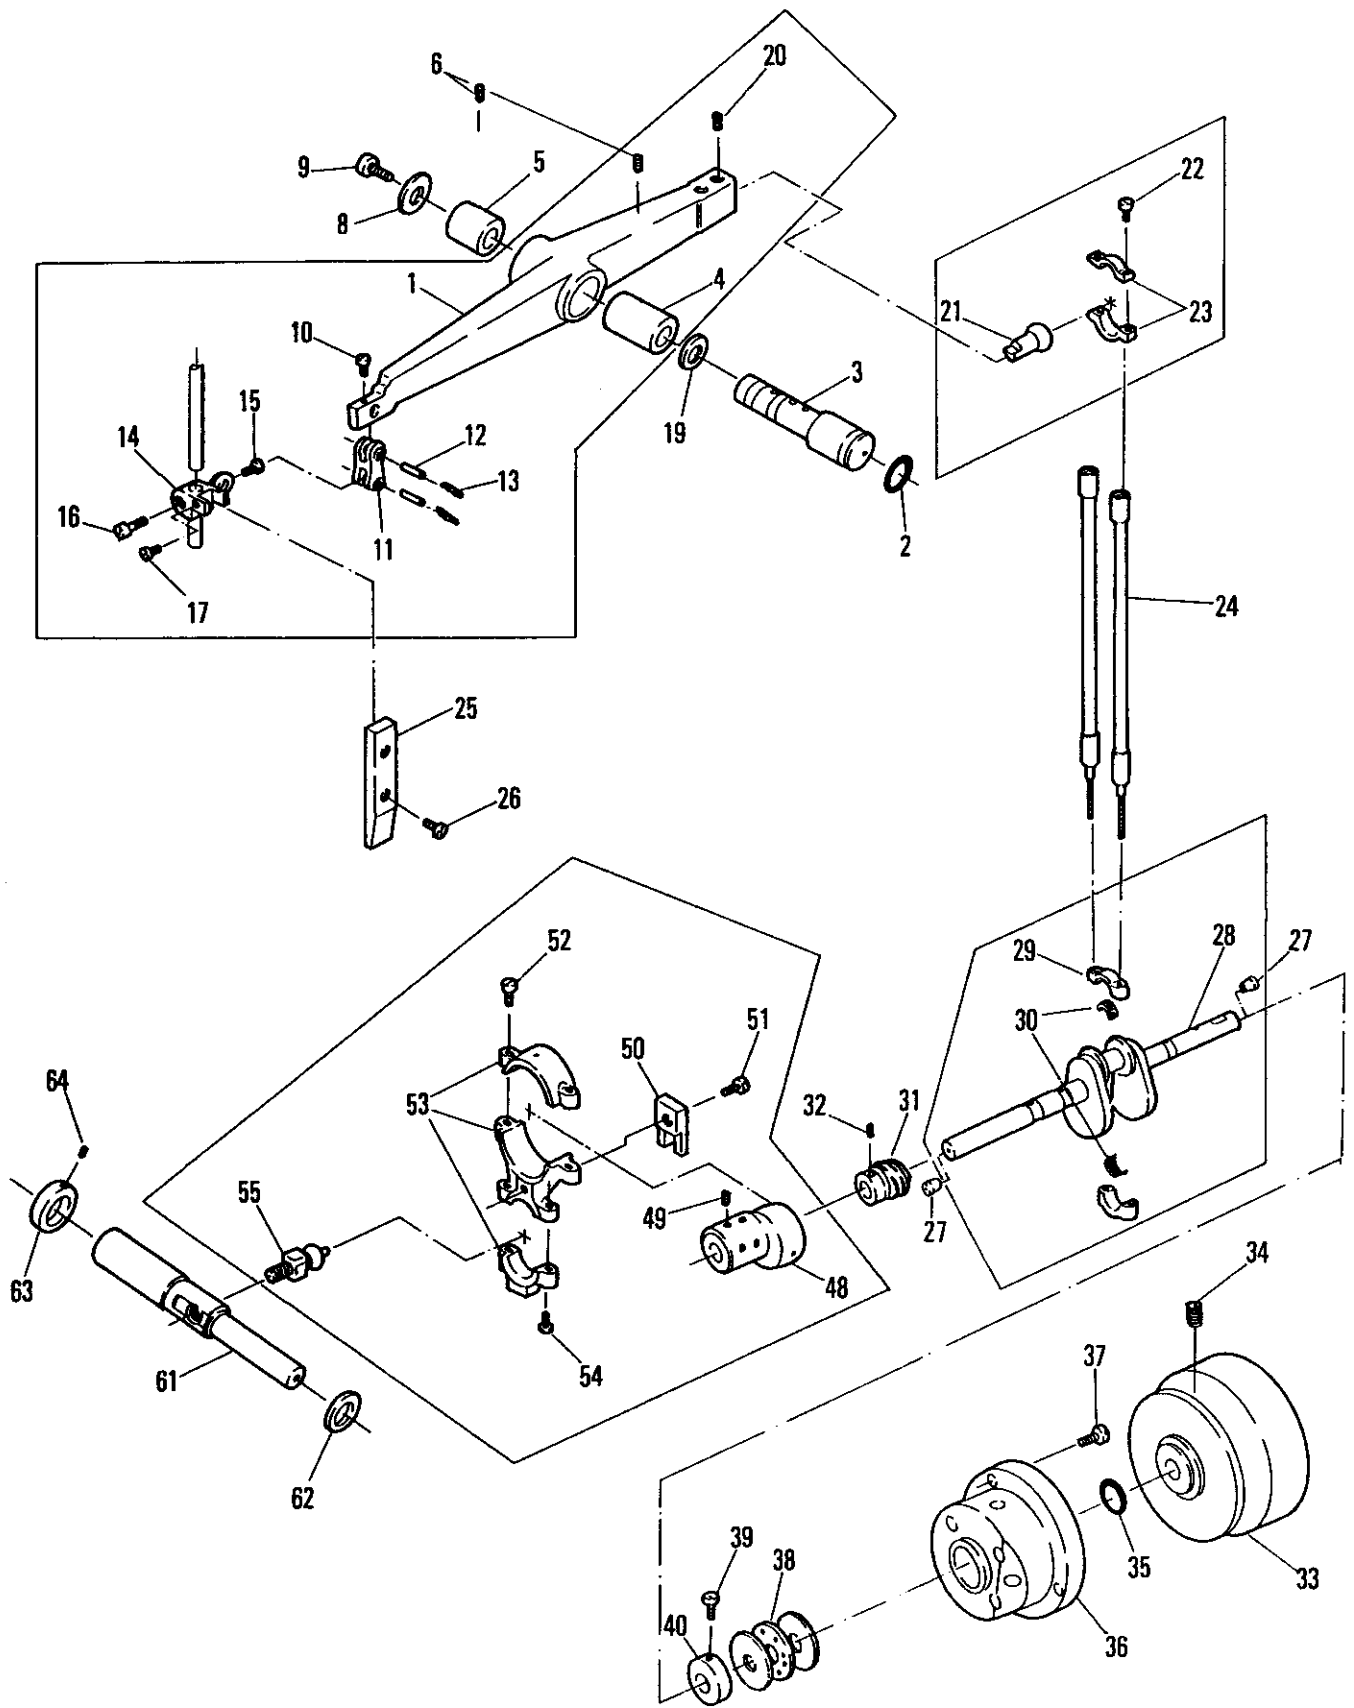

5. Needle lever crank

Ref. No.	Part No.	Part Name	Q'ty	Ref. No.	Part No.	Part Name	Q'ty
1	B60501	Needle lever	1	33	B60533	Pulley	1
2	B60305	O-ring	1	34	B60534	Screw	2
3	B60503	Needle lever stud	1	35	B60305	O-ring	1
4	B60504	Needle lever bushing	1	36	B60536	Flange	1
5	B60505	Needle lever stud bushing	1	37	B60123	Screw	3
6	B60506	Screw	2	38	B60538	Bearing	1
7				39	B60539	Screw	2
8	B60420	Gasket	1	40	B60540	Crank shaft collar	1
9	B60509	Screw	1	41			
10	B60510	Screw	1	42			
11	B60511	Needle bar connection link	1	43			
12	B60512	Needle bar connection link pin	2	44			
13	B60446	Felt	2	45			
14	B60514	Needle bar connection	1	46			
15	B60515	Screw	1	47			
16	B60516	Screw	1	48	B60548	Looper driving eccentric	1
17	B60231	Screw	1	49	B60549	Screw	6
18				50	B60550	Eccentric guide fork	1
19	B60519	Washer	1	51	B60551	Screw	1
20	B60520	Screw	2	52	B60552	Screw	2
21	B60521	Needle lever connecting rod	1	53	B60553	Looper driving lever ball joint	1
22	B60522	Screw	2	54	B60554	Screw	2
23	B60523	Ball joint for connecting rod	1	55	B60555	Looper driving connecting rod	1
24	B60524	Connecting bar	2	56			
25	B60525	Needle bar guide plate	1	57			
26	B60107	Screw	2	58			
27	B60527	Pin	2	59			
28	B60528	Crank shaft	1	60			
29	B60529	Ball-joint for crank shaft	1	61	B60561	Looper driving shaft	1
30	B60530	Needle roller for crank shaft	28	62	B60519	Washer	1
31	B60531	Worm gear	1	63	B60563	Collar	1
32	B60532	Screw	2	64	B60564	Screw	2