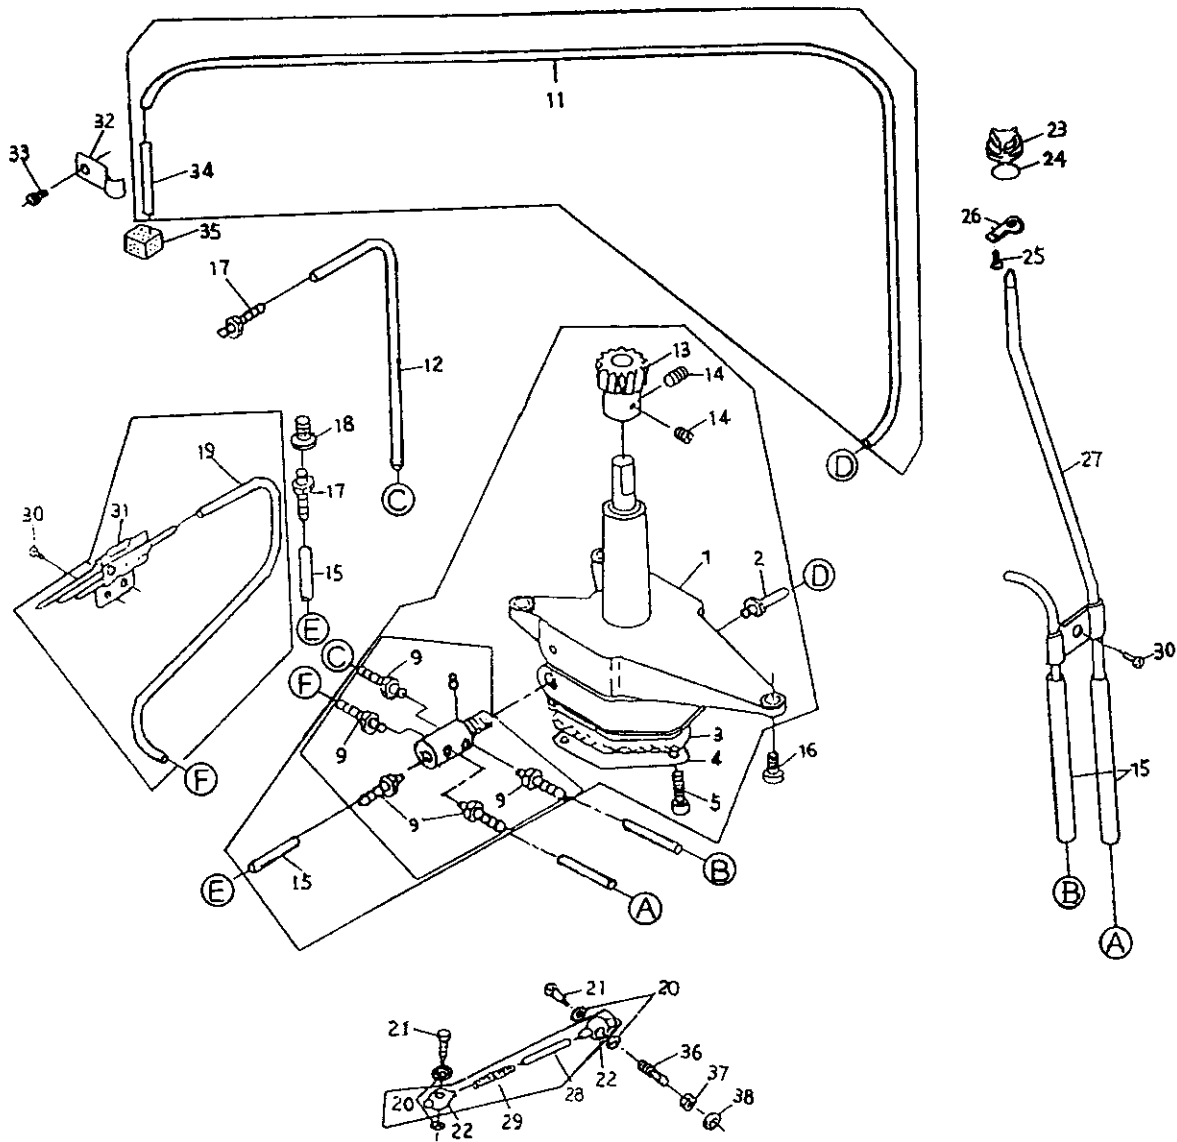

4. Oil lubrication apparatus

Ref. No.	Part No.	Part Name	Q'ty	Ref. No.	Part No.	Part Name	Q'ty
1	B60401	Oil pump body.....	1	20	B60420	Packing.....	4
2	B60402	Pipe joint.....	1	21	B60421	Oil guide screw.....	2
3	B60403	Pump mesh.....	1	22	B60422	Tube coupling.....	2
4	B60404	Mesh clamp plate.....	1	23	B60423	Oil pot lid.....	1
5	B60405	Screw.....	3	24	B60424	O-ring.....	1
6				25	B60239	Screw.....	1
7				26	B60426	Pipe support.....	1
8	B60408	Oil tube joint.....	1	27	B60427	Pipe.....	1
9	B60409	Pipe joint.....	5	28	B60428	Vinyl pipe.....	1
10				29	B60446	Felt.....	1
11	B60411	Vinyl pipe.....	1	30	B60231	Screw.....	3
12	B60412	Vinyl pipe.....	1	31	B60431	Pipe.....	1
13	B60413	Gear.....	1	32	B60432	Support.....	1
14	B60149	Screw.....	2	33	B60433	Screw.....	1
15	B60415	Vinyl pipe.....	1	34	B60434	Pipe.....	1
16	B60123	Screw.....	3	35	B60435	Felt.....	1
17	B60409	Pipe joint.....	2	36	B60436	Oil flow screw.....	1
18	B60418	Fixing screw.....	1	37	B60437	Nut.....	1
19	B60419	Vinyl pipe.....	1	38	B60438	Packing.....	1