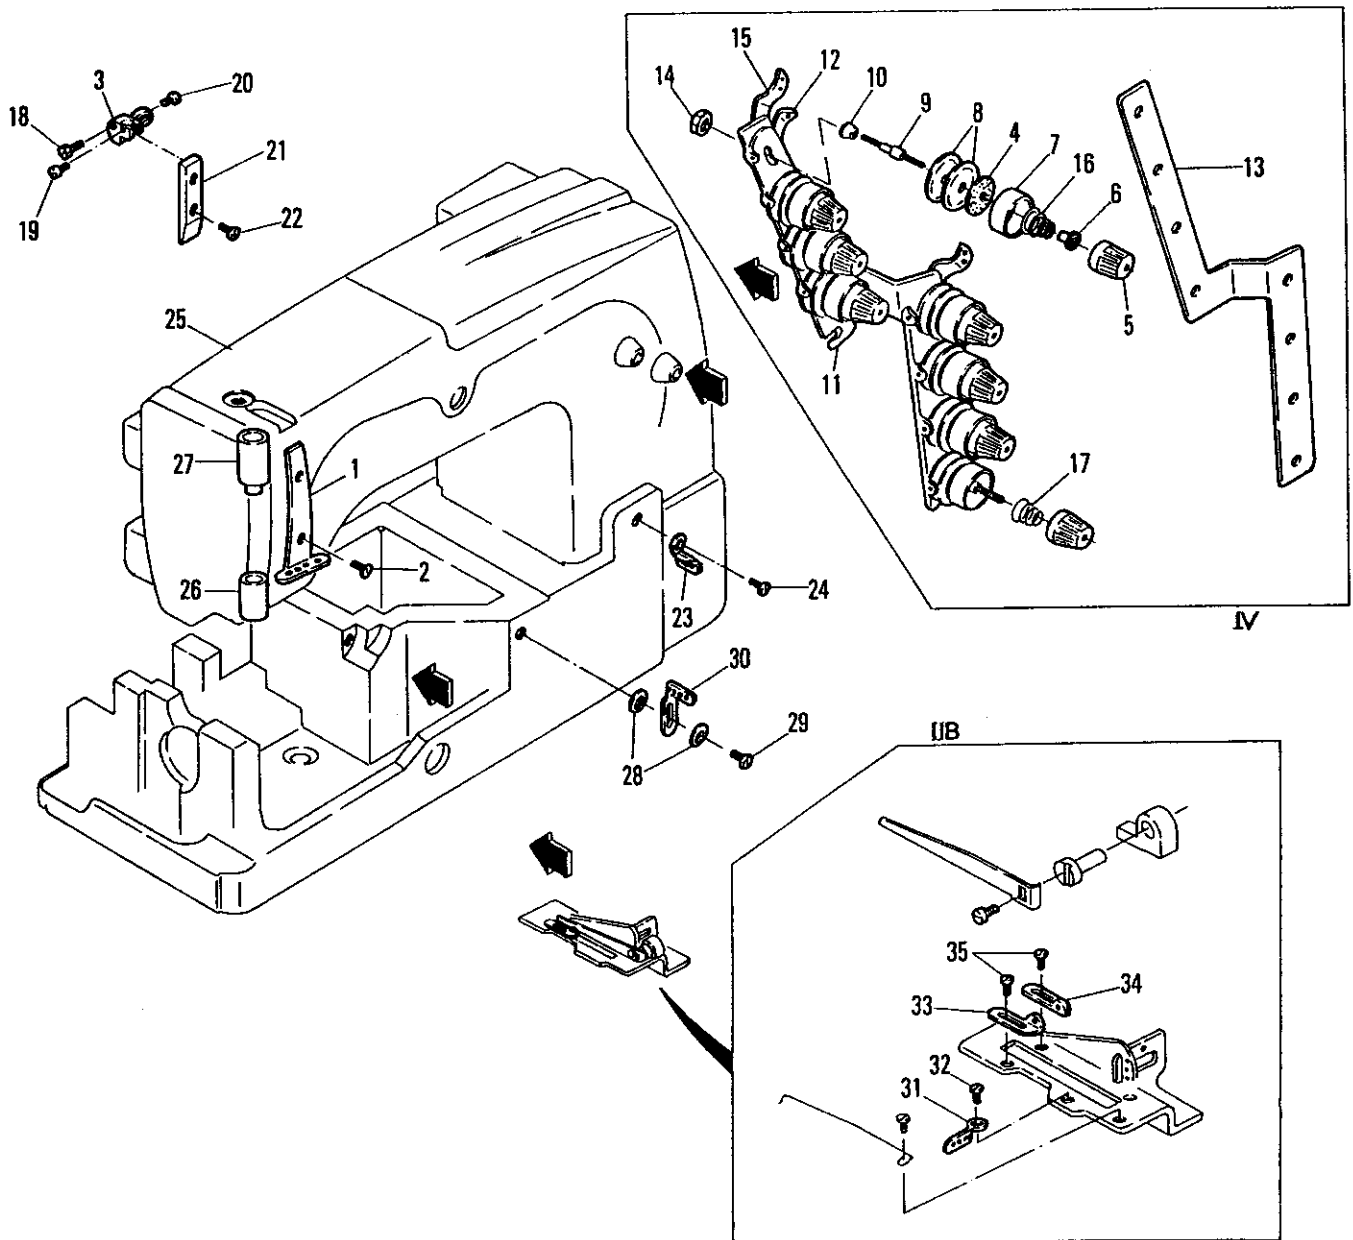

76708P Subclass model
19. (1) Thread eyelet components

Ref. No.	Part No.	Part Name	Q'ty
1	B80238	Needle thread guide. 4	1
2	B60229	Screw	2
3	B60514	Needle bar connection	1
4	B60214	Felt	8
5	B60201	Tension disc cover (small)	8
6	B60202	Tension disc racher	8
7	B60205	Tension disc cover (large)	8
8	B60206	Tension disc	16
9	B60207	Tension post	8
10	B60208	Tension post collar	8
11	B60209	Tension post support	1
12	B60210	Tension post thread eyelet (upper)	8
13	B80214	Tension post holder (large)	1
14	B60213	Nut	6
15	B60212	Lead in thread eyelet (lower)	8
16	B60203	Needle thread tension spring	4
17	B60204	Looper thread tension spring	4
18	B60633	Screw	1

Ref. No.	Part No.	Part Name	Q'ty
19	B60231	Screw	1
20	B60515	Screw	1
21	B60525	Needle bar guide plate	1
22	B60107	Screw	2
23	B80229	Looper thread eyelet 4	1
24	B60231	Screw	1
25	B60101	Arm bed	1
*26	B60321	Needle bar bushing (lower)	1
*27	B60320	Needle bar bushing (upper)	1
28	B60105	Washer	2
29	B60123	Screw	1
30	B80233	Needle thread eyelet 4	1
31	B61512	Looper thread guide eyelet 4	1
32	B60233	Screw	1
33	B60235	Looper thread guide eyelet (left)	1
34	B60234	Looper thread guide eyelet (right)	1
35	B60233	Screw	2