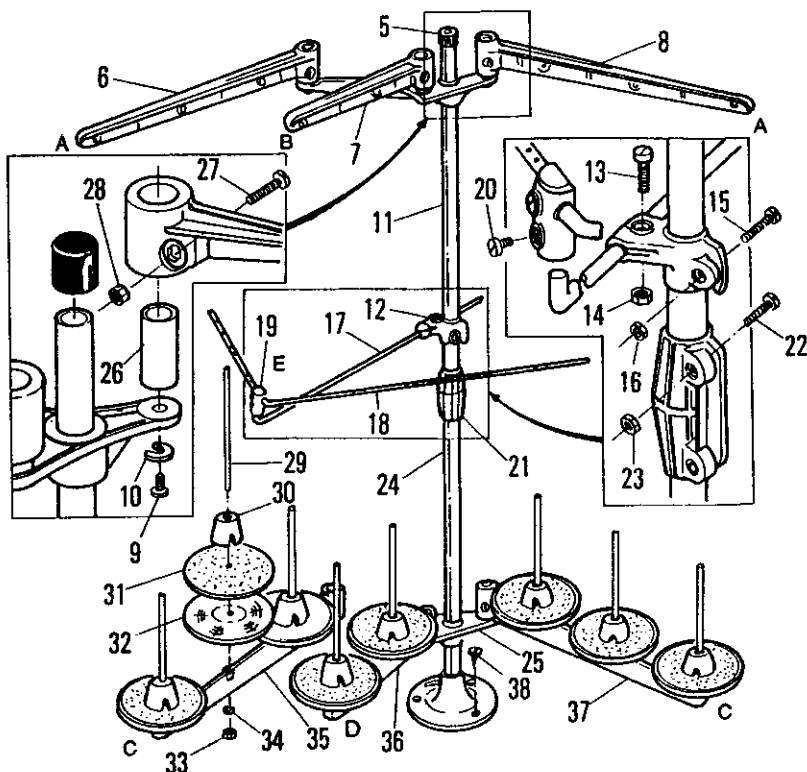

# 23. Thread stand

76701

76702

76703  
76707

76704  
76708

| Ref. No. | Part No. | Part Name                   | Q'ty | Ref. No. | Part No. | Part Name             | Q'ty |
|----------|----------|-----------------------------|------|----------|----------|-----------------------|------|
| 1        |          | Thread stand (2) CS-2       | 1set | 20       |          | Screw                 | 2    |
| 2        |          | Thread stand (4) CS-4       | 1set | 21       |          | Joint                 | 1    |
| 3        |          | Thread stand (6) CS-6       | 1set | 22       |          | Screw                 | 2    |
| 4        |          | Thread stand (8) CS-8       | 1set | 23       |          | Nut                   | 2    |
| 5        |          | Cap                         | 1    | 24       |          | Bar (low)             | 1    |
| 6        |          | Thread guide bracket (3)    |      | 25       |          | Base                  | 2    |
| 7        |          | Thread guide bracket (2)    |      | 26       |          | Mounting bracket      | 6    |
| 8        |          | Thread guide bracket (3)    |      | 27       |          | Screw                 |      |
| 9        |          | Screw                       | 6    | 28       |          | Nut                   |      |
| 10       |          | Washer                      | 6    | 29       |          | Spool pin             |      |
| 11       |          | Bar (upper)                 | 1    | 30       |          | Spool retaining fin   |      |
| 12       |          | Shank                       | 1    | 31       |          | Spool mat             |      |
| 13       |          | Screw                       | 1    | 32       |          | Spool tray            |      |
| 14       |          | Nut                         | 1    | 33       |          | Nut                   |      |
| 15       |          | Screw                       | 1    | 34       |          | Washer                |      |
| 16       |          | Nut                         | 1    | 35       |          | Spool pin bracket (3) |      |
| 17       |          | Thread eyelet guide arm bar | 1    | 36       |          | Spool pin bracket (2) |      |
| 18       |          | Thread eyelet guide         | 1    | 37       |          | Spool pin bracket (3) |      |
| 19       |          | Joint                       | 1    | 38       |          | Screw                 | 3    |