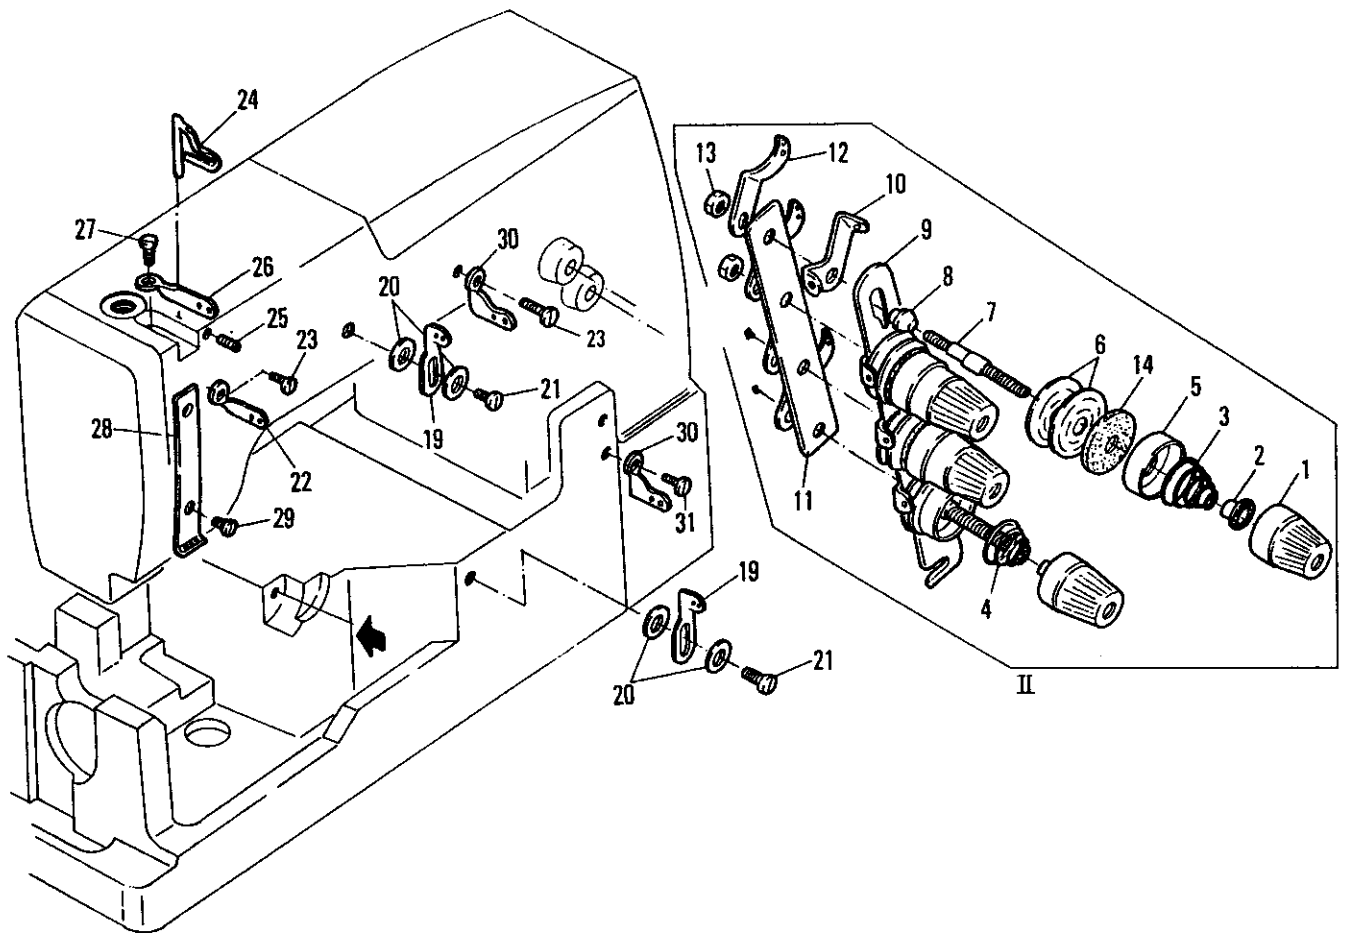

2. Thread eyelet components

Ref. No.	Part No.	Part Name	Q'ty
1	B60201	Tension regulating nut	4
2	B60202	Tension disc ratchet	4
3	B60203	Needle thread tension spring	2
4	B60204	Looper thread tension spring	2
5	B60205	Tension disc cover	4
6	B60206	Tension disc	8
7	B60207	Tension post	4
8	B60208	Tension post collar	4
9	B60209	Tension post support	1
10	B60210	Tension post thread eyelet	4
11	B60211	Tension post holder	1
12	B60212	Lead in thread eyelet	4
13	B60213	Nut	2
14	B60214	Felt	4
15	B60107	Screw	1
16	B60216	Pin	2
17	B60217	Washer	1
18			
19	B60219	Needle thread eyelet 2	2
20	B60105	Washer	4
21	B60123	Screw	2
22	B60222	Needle lever thread eyelet 2	1
23	B60132	Screw	2

Ref. No.	Part No.	Part Name	Q'ty
24	B80236	Needle thread take-up wire	1
25	B60225	Screw	1
26	B60226	Needle bar thread eyelet 2	1
27	B60132	Screw	1
28	B60228	Needle thread guide 3	1
29	B60229	Screw	2
30	B60230	Looper thread eyelet 2	2
31	B60231	Screw	1
32			
33	B60233	Screw	2
34	B60234	Looper thread guide eyelet (right)	1
35	B60235	Looper thread guide eyelet (left)	1
36	B60236	Cast-off support plate	1
37			
38	B60238	Retainer support bracket	1
39	B60239	Screw	1
40	B60240	Pin for looper thread retainer	1
41	B60241	Screw	1
42	B60242	Looper thread retainer	1
43	B60132	Screw	1
44	B60244	Looper thread cast-off pin	1
45	B60233	Screw	1