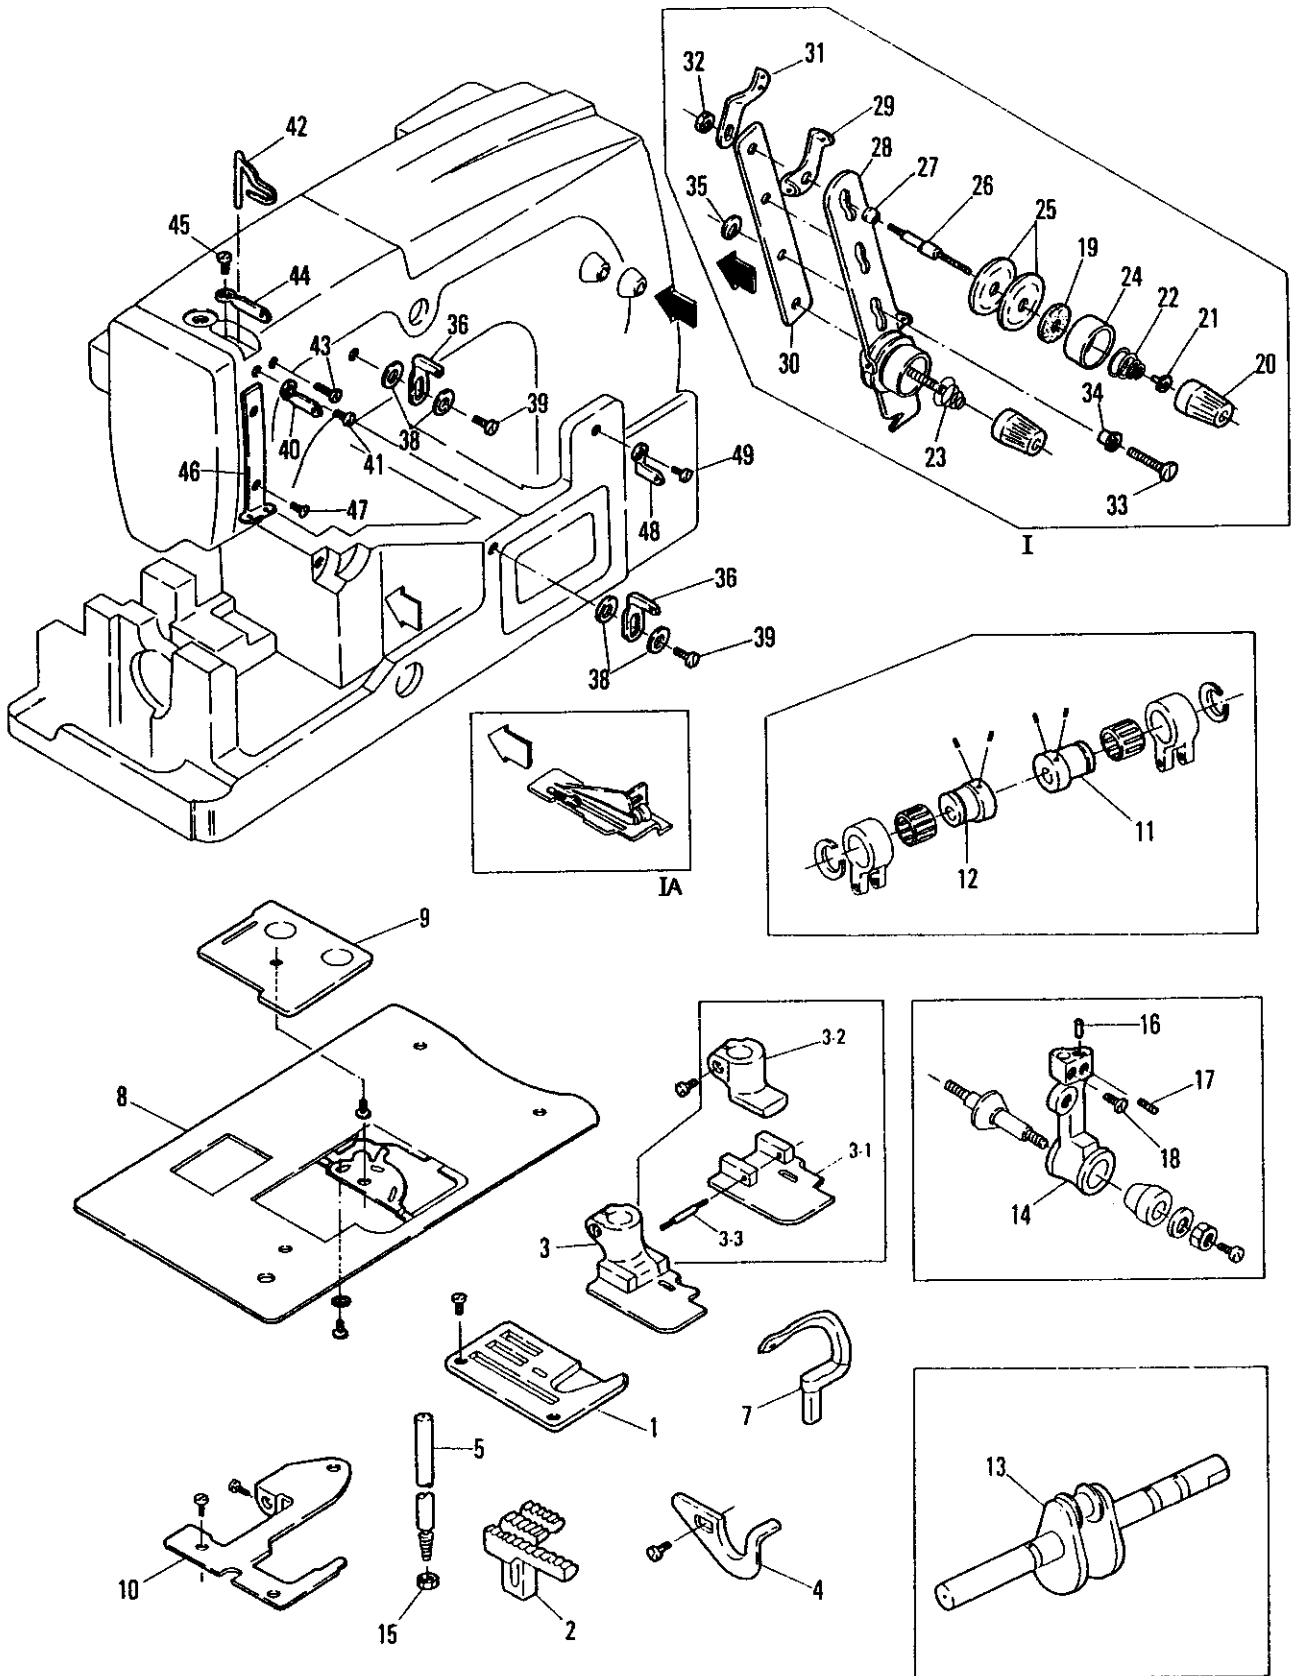

Subclass model
13. 76701 P-HP-C

Ref. No.	Part No.	Part Name	Q'ty	Ref. No.	Part No.	Part Name	Q'ty
1	B61301	Needle plate	1	24	B60205	Tension disc cover	2
2	B61302	Feed dog	1	25	B60206	Tension disc	4
3	B61303	Pressure foot	1	26	B60207	Tension post	2
3-1	B61303-1	Presser foot bottom	1	27	B60208	Tension post collar	2
3-2	B61303-2	Presser foot shank	1	28	B60209	Tension post support	1
3-3	B61303-3	Hinge screw	1	29	B60210	Tension post thread eyelet	2
4	B61304	Needle guard	1	30	B60211	Tension post holder	1
5	B61305	Needle bar	1	31	B60212	Lead in thread eyelet	2
6				32	B60213	Nut	1
7	B61307	Looper	1	33	B61333	Screw	1
8	B61308	Upper cloth plate	1	34			
9	B61309	Slide plate	1	35	B60111	Washer	1
10	B62018	Needle plate support	1	36	B60219	Needle thread eyelet 1	2
11	B60615	Feed eccentric (0.9)	1	37			
12	B60615	Feed eccentric (0.9)	1	38	B60105	Washer	4
13	B60528	Crank shaft (H)	1	39	B60123	Screw	2
14	B61314	Looper holder	1	40	B60222	Needle lever thread eyelet 1	1
15	B61315	Nut	1	41	B60132	Screw	1
16	B61316	Pin	1	42	B80236	Needle thread take-up wire	1
17	B60241	Screw	1	43	B80225	Screw	1
18	B60738	Screw	1	44	B60226	Needle bar thread eyelet 1	1
19	B60214	Felt	2	45	B60132	Screw	1
20	B60201	Tension regulating nut	2	46	B60228	Needle thread guide. 3	1
21	B60202	Tension disc ratchet	2	47	B60229	Screw	2
22	B60203	Needle thread tension spring	1	48	B60230	Looper thread eyelet 1	1
23	B60204	Looper thread tension spring	1	49	B60231	Screw	1